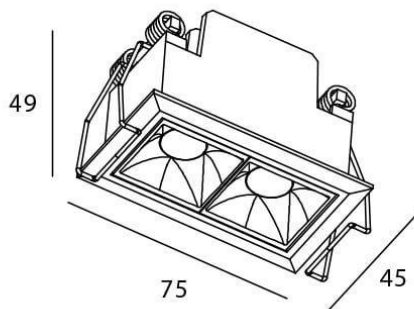

Star

Lavov downlight from the family STAR with a power of 4W and an optics 45 degrees . CCT 3000K. With a total lumen output of 280lm and a luminous efficiency of 70lm/W.DALI driver. Made in die cast aluminum and finished in Black color. UGR19.

Scheme

Photometry

Item code	86.D029.2333.02
Product type	Indoor
Category	Downlights
Family	STAR
Subfamily	Star
Pictograms	

Product

Real power (W)	4
Real luminous flux (Lm)	280
Luminous efficiency (Lm/W)	70
Beam angle (&ordm;)	45
Life time (h)	50000 h L80B10
IP	20
Electrical class insulation	Clas II
Colour	Black
U. G. R	UGR<19
Control gear included	Yes
Control gear	DALI
Flicker Free	Yes
Light source	LED
Type of LED	COB
Colour temperature (K)	3000
Colour consistency (SDCM)	SDCM<3
CRI	90