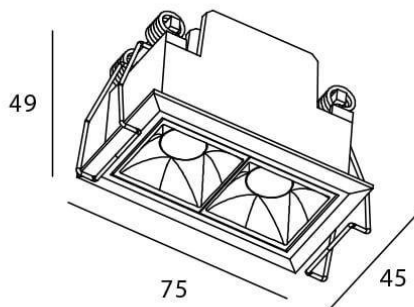

Star

Lavov downlight from the family STAR with a power of 4W and an optics 45 degrees . CCT 3000K. With a total lumen output of 280lm and a luminous efficiency of 70lm/W.DALI driver. Made in die cast aluminum and finished in Black color. UGR19.

Scheme

Photometry

Item code	86.D029.2333.02
Product type	Indoor
Category	Downlights
Family	STAR
Subfamily	Star
Pictograms	

Product

Real power (W)	4
Real luminous flux (Lm)	280
Luminous efficiency (Lm/W)	70
Beam angle (°)	45
Life time (h)	50000 h L80B10
IP	20
Electrical class insulation	Clas II
Colour	Black
U. G. R	UGR19
Control gear included	Yes
Control gear	DALI
Flicker Free	Yes
Light source	LED
Type of LED	COB
Colour temperature (K)	3000
Colour consistency (SDCM)	SDCM3
CRI	90