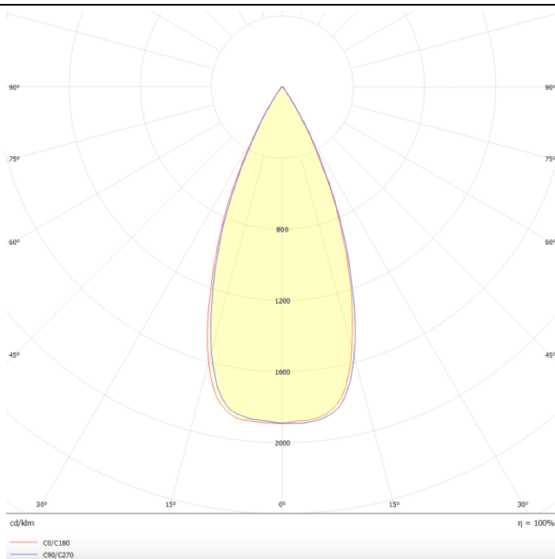

Photometry

Item code	86.D029.2333.02
Product type	Indoor
Category	Downlights
Family	STAR
Subfamily	Star
Pictograms	

Product

Real power (W)	4
Real luminous flux (Lm)	280
Luminous efficiency (Lm/W)	70
Beam angle (°)	45
Life time (h)	50000 h L80B10
IP	20
Electrical class insulation	Clas II
Colour	Black
U. G. R	UGR19
Control gear included	Yes
Control gear	DALI
Flicker Free	Yes
Light source	LED
Type of LED	COB
Colour temperature (K)	3000
Colour consistency (SDCM)	SDCM3
CRI	90