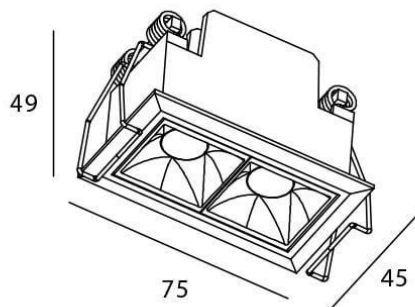

Star

Lavov downlight from the family STAR with a power of 4W and an optics 15 degrees . CCT 4000K. With a total lumen output of 280lm and a luminous efficiency of 70lm/W.ON/OFF driver. Made in die cast aluminum and finished in White color. UGR19.

Item code	86.D029.2411.01
Product type	Indoor
Category	Downlights
Family	STAR
Subfamily	Star
Pictograms	

Scheme

Product	
Real power (W)	4
Real luminous flux (Lm)	280
Luminous efficiency (Lm/W)	70
Beam angle (°)	15
Life time (h)	50000 h L80B10
IP	20
Electrical class insulation	Clas II
Colour	White
U. G. R	UGR19
Control gear included	Yes
Control gear	ON/OFF
Flicker Free	Yes
Light source	LED
Type of LED	COB
Colour temperature (K)	4000
Colour consistency (SDCM)	SDCM3
CRI	90