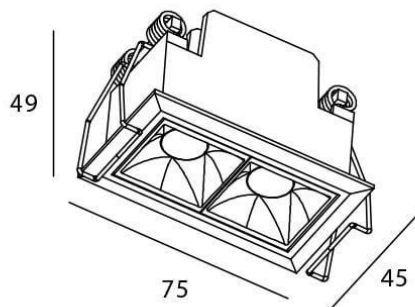

Star

Lavov downlight from the family STAR with a power of 4W and an optics 15 degrees . CCT 4000K. With a total lumen output of 280lm and a luminous efficiency of 70lm/W.ON/OFF driver. Made in die cast aluminum and finished in White color. UGR19.

Item code	86.D029.2411.01
Product type	Indoor
Category	Downlights
Family	STAR
Subfamily	Star
Pictograms	

Scheme

Product	
Real power (W)	4
Real luminous flux (Lm)	280
Luminous efficiency (Lm/W)	70
Beam angle (&ordm;)	15
Life time (h)	50000 h L80B10
IP	20
Electrical class insulation	Clas II
Colour	White
U. G. R	UGR<19
Control gear included	Yes
Control gear	ON/OFF
Flicker Free	Yes
Light source	LED
Type of LED	COB
Colour temperature (K)	4000
Colour consistency (SDCM)	SDCM<3
CRI	90