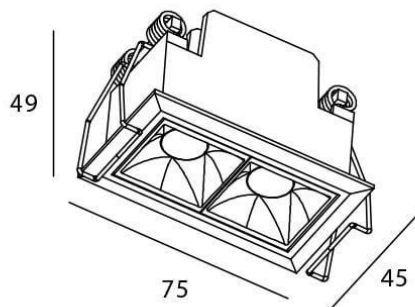

Star

Lavov downlight from the family STAR with a power of 4W and an optics 15 degrees . CCT 4000K. With a total lumen output of 280lm and a luminous efficiency of 70lm/W.ON/OFF driver. Made in die cast aluminum and finished in Black color. UGR19.

Item code	86.D029.2411.02
Product type	Indoor
Category	Downlights
Family	STAR
Subfamily	Star
Pictograms	

Scheme

Product	
Real power (W)	4
Real luminous flux (Lm)	280
Luminous efficiency (Lm/W)	70
Beam angle (°)	15
Life time (h)	50000 h L80B10
IP	20
Electrical class insulation	Clas II
Colour	Black
U. G. R	UGR19
Control gear included	Yes
Control gear	ON/OFF
Flicker Free	Yes
Light source	LED
Type of LED	COB
Colour temperature (K)	4000
Colour consistency (SDCM)	SDCM3
CRI	90