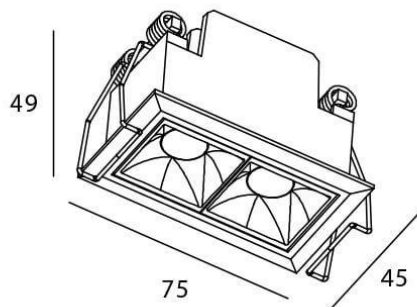

Star

Lavov downlight from the family STAR with a power of 4W and an optics 15 degrees . CCT 4000K. With a total lumen output of 280lm and a luminous efficiency of 70lm/W.ON/OFF driver. Made in die cast aluminum and finished in Black color. UGR19.

Scheme

Item code	86.D029.2411.02
Product type	Indoor
Category	Downlights
Family	STAR
Subfamily	Star
Pictograms	

Product	
Real power (W)	4
Real luminous flux (Lm)	280
Luminous efficiency (Lm/W)	70
Beam angle (º)	15
Life time (h)	50000 h L80B10
IP	20
Electrical class insulation	Clas II
Colour	Black
U. G. R	UGR<19
Control gear included	Yes
Control gear	ON/OFF
Flicker Free	Yes
Light source	LED
Type of LED	COB
Colour temperature (K)	4000
Colour consistency (SDCM)	SDCM<3
CRI	90