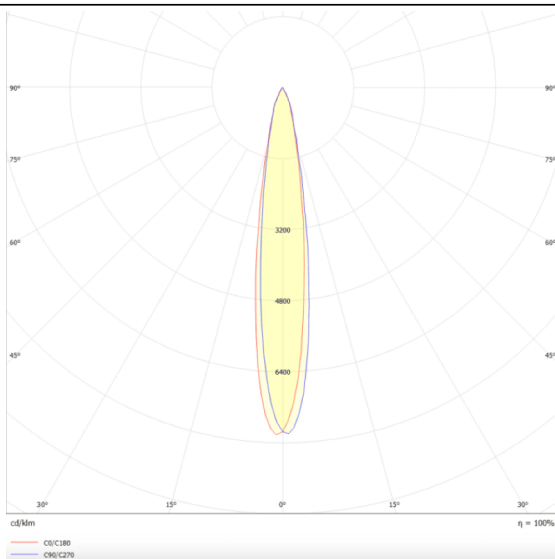

Star

Lavov downlight from the family STAR with a power of 4W and an optics 15 degrees . CCT 4000K. With a total lumen output of 280lm and a luminous efficiency of 70lm/W.DALI driver. Made in die cast aluminum and finished in White color. UGR19.

Scheme

Photometry

Item code	86.D029.2413.01
Product type	Indoor
Category	Downlights
Family	STAR
Subfamily	Star
Pictograms	

Product

Real power (W)	4
Real luminous flux (Lm)	280
Luminous efficiency (Lm/W)	70
Beam angle (º)	15
Life time (h)	50000 h L80B10
IP	20
Electrical class insulation	Clas II
Colour	White
U. G. R	UGR<19
Control gear included	Yes
Control gear	DALI
Flicker Free	Yes
Light source	LED
Type of LED	COB
Colour temperature (K)	4000
Colour consistency (SDCM)	SDCM<3
CRI	90