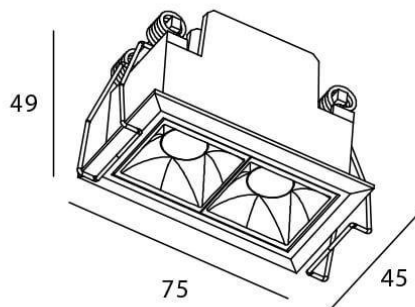

Star

Lavov downlight from the family STAR with a power of 4W and an optics 15 degrees . CCT 4000K. With a total lumen output of 280lm and a luminous efficiency of 70lm/W.DALI driver. Made in die cast aluminum and finished in White color. UGR19.

Scheme

Photometry

Item code	86.D029.2413.01
Product type	Indoor
Category	Downlights
Family	STAR
Subfamily	Star
Pictograms	

Product

Real power (W)	4
Real luminous flux (Lm)	280
Luminous efficiency (Lm/W)	70
Beam angle (º)	15
Life time (h)	50000 h L80B10
IP	20
Electrical class insulation	Clas II
Colour	White
U. G. R	UGR<19
Control gear included	Yes
Control gear	DALI
Flicker Free	Yes
Light source	LED
Type of LED	COB
Colour temperature (K)	4000
Colour consistency (SDCM)	SDCM<3
CRI	90