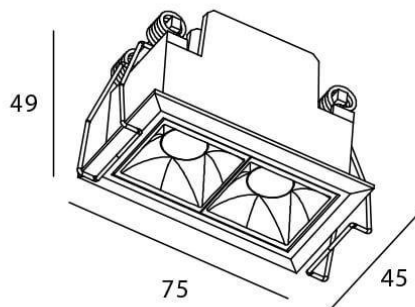

Pictograms

Scheme

Product	
Real power (W)	4
Real luminous flux (Lm)	280
Luminous efficiency (Lm/W)	70
Beam angle (°)	30
Life time (h)	50000 h L80B10
IP	20
Electrical class insulation	Clas II
Colour	White
U. G. R	UGR19
Control gear included	Yes
Control gear	ON/OFF
Flicker Free	Yes
Light source	LED
Type of LED	COB
Colour temperature (K)	4000
Colour consistency (SDCM)	SDCM3
CRI	90