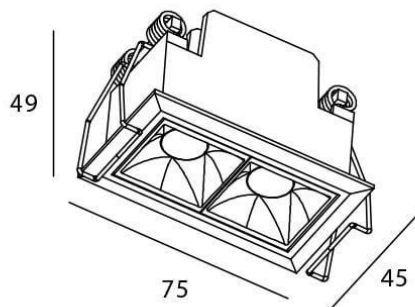

Star

Lavov downlight from the family STAR with a power of 4W and an optics 30 degrees . CCT 4000K. With a total lumen output of 280lm and a luminous efficiency of 70lm/W.ON/OFF driver. Made in die cast aluminum and finished in White color. UGR19.

Item code	86.D029.2421.01
Product type	Indoor
Category	Downlights
Family	STAR
Subfamily	Star
Pictograms	

Scheme

Product	
Real power (W)	4
Real luminous flux (Lm)	280
Luminous efficiency (Lm/W)	70
Beam angle (º)	30
Life time (h)	50000 h L80B10
IP	20
Electrical class insulation	Clas II
Colour	White
U. G. R	UGR<19
Control gear included	Yes
Control gear	ON/OFF
Flicker Free	Yes
Light source	LED
Type of LED	COB
Colour temperature (K)	4000
Colour consistency (SDCM)	SDCM<3
CRI	90