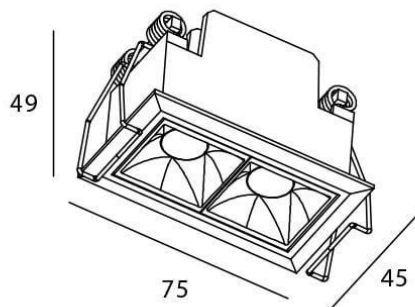

Star

Lavov downlight from the family STAR with a power of 4W and an optics 30 degrees . CCT 4000K. With a total lumen output of 280lm and a luminous efficiency of 70lm/W.ON/OFF driver. Made in die cast aluminum and finished in Black color. UGR19.

Item code	86.D029.2421.02
Product type	Indoor
Category	Downlights
Family	STAR
Subfamily	Star
Pictograms	

Scheme

Product	
Real power (W)	4
Real luminous flux (Lm)	280
Luminous efficiency (Lm/W)	70
Beam angle (&ordm;)	30
Life time (h)	50000 h L80B10
IP	20
Electrical class insulation	Clas II
Colour	Black
U. G. R	UGR<19
Control gear included	Yes
Control gear	ON/OFF
Flicker Free	Yes
Light source	LED
Type of LED	COB
Colour temperature (K)	4000
Colour consistency (SDCM)	SDCM<3
CRI	90