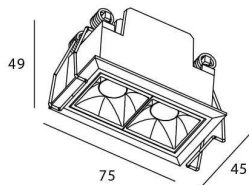

Star

Lavov downlight from the family STAR with a power of 4W and an optics 30 degrees . CCT 4000K. With a total lumen output of 280lm and a luminous efficiency of 70lm/W.DALI driver. Made in die cast aluminum and finished in White color. UGR

Item code 86.D029.2423.01

Product type Indoor

Category Downlights

Family STAR

Subfamily Star

Pictograms

Product

Real power (W) 4

Real luminous flux (Lm) 280

Luminous efficiency (Lm/W) 70

Beam angle (°) 30

Life time (h) 50000 h L80B10

IP 20

Electrical class insulation Clas II

Colour White

U. G. R UGR<19

Control gear included Yes

Control gear DALI

Flicker Free Yes

Light source LED

Type of LED COB

Colour temperature (K) 4000

Colour consistency (SDCM) SDCM<3

CRI 90

Scheme

Photometry