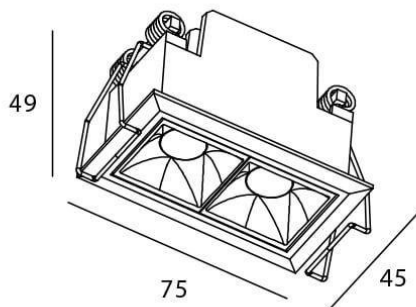

Star

Lavov downlight from the family STAR with a power of 4W and an optics 30 degrees . CCT 4000K. With a total lumen output of 280lm and a luminous efficiency of 70lm/W.DALI driver. Made in die cast aluminum and finished in White color. UGR19.

Scheme

Photometry

Item code	86.D029.2423.01
Product type	Indoor
Category	Downlights
Family	STAR
Subfamily	Star
Pictograms	

Product

Real power (W)	4
Real luminous flux (Lm)	280
Luminous efficiency (Lm/W)	70
Beam angle (&ordm;)	30
Life time (h)	50000 h L80B10
IP	20
Electrical class insulation	Clas II
Colour	White
U. G. R	UGR<19
Control gear included	Yes
Control gear	DALI
Flicker Free	Yes
Light source	LED
Type of LED	COB
Colour temperature (K)	4000
Colour consistency (SDCM)	SDCM<3
CRI	90