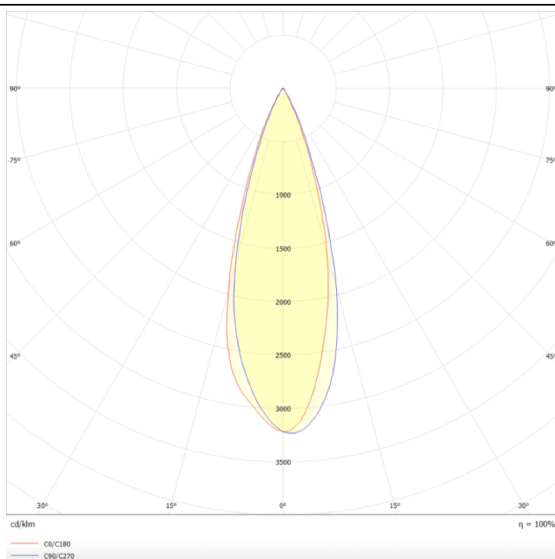

Photometry

Item code	86.D029.2423.01
Product type	Indoor
Category	Downlights
Family	STAR
Subfamily	Star
Pictograms	

Product

Real power (W)	4
Real luminous flux (Lm)	280
Luminous efficiency (Lm/W)	70
Beam angle (&ordm;)	30
Life time (h)	50000 h L80B10
IP	20
Electrical class insulation	Clas II
Colour	White
U. G. R	UGR<19
Control gear included	Yes
Control gear	DALI
Flicker Free	Yes
Light source	LED
Type of LED	COB
Colour temperature (K)	4000
Colour consistency (SDCM)	SDCM<3
CRI	90