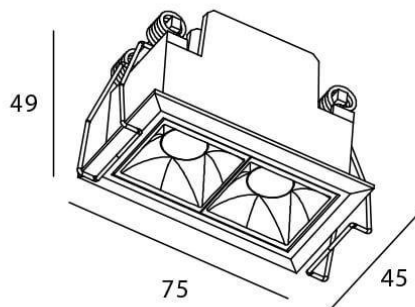

Star

Lavov downlight from the family STAR with a power of 4W and an optics 30 degrees . CCT 4000K. With a total lumen output of 280lm and a luminous efficiency of 70lm/W.DALI driver. Made in die cast aluminum and finished in White color. UGR19.

Scheme

Photometry

Item code	86.D029.2423.01
Product type	Indoor
Category	Downlights
Family	STAR
Subfamily	Star
Pictograms	

Product	
Real power (W)	4
Real luminous flux (Lm)	280
Luminous efficiency (Lm/W)	70
Beam angle (°)	30
Life time (h)	50000 h L80B10
IP	20
Electrical class insulation	Clas II
Colour	White
U. G. R	UGR19
Control gear included	Yes
Control gear	DALI
Flicker Free	Yes
Light source	LED
Type of LED	COB
Colour temperature (K)	4000
Colour consistency (SDCM)	SDCM3
CRI	90