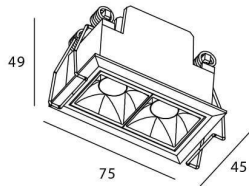

Star

Lavov downlight from the family STAR with a power of 4W and an optics 30 degrees . CCT 4000K. With a total lumen output of 280lm and a luminous efficiency of 70lm/W.DALI driver. Made in die cast aluminum and finished in Black color. UGR

Item code 86.D029.2423.02

Product type Indoor

Category Downlights

Family STAR

Subfamily Star

Pictograms

Product

Real power (W) 4

Real luminous flux (Lm) 280

Luminous efficiency (Lm/W) 70

Beam angle (°) 30

Life time (h) 50000 h L80B10

IP 20

Electrical class insulation Clas II

Colour Black

U. G. R UGR<19

Control gear included Yes

Control gear DALI

Flicker Free Yes

Light source LED

Type of LED COB

Colour temperature (K) 4000

Colour consistency (SDCM) SDCM<3

CRI 90

Scheme

Photometry