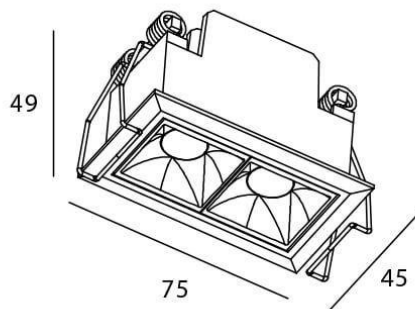

Star

Lavov downlight from the family STAR with a power of 4W and an optics 30 degrees . CCT 4000K. With a total lumen output of 280lm and a luminous efficiency of 70lm/W.DALI driver. Made in die cast aluminum and finished in Black color. UGR19.

Scheme

Photometry

Item code	86.D029.2423.02
Product type	Indoor
Category	Downlights
Family	STAR
Subfamily	Star
Pictograms	

Product

Real power (W)	4
Real luminous flux (Lm)	280
Luminous efficiency (Lm/W)	70
Beam angle (&ordm;)	30
Life time (h)	50000 h L80B10
IP	20
Electrical class insulation	Clas II
Colour	Black
U. G. R	UGR<19
Control gear included	Yes
Control gear	DALI
Flicker Free	Yes
Light source	LED
Type of LED	COB
Colour temperature (K)	4000
Colour consistency (SDCM)	SDCM<3
CRI	90