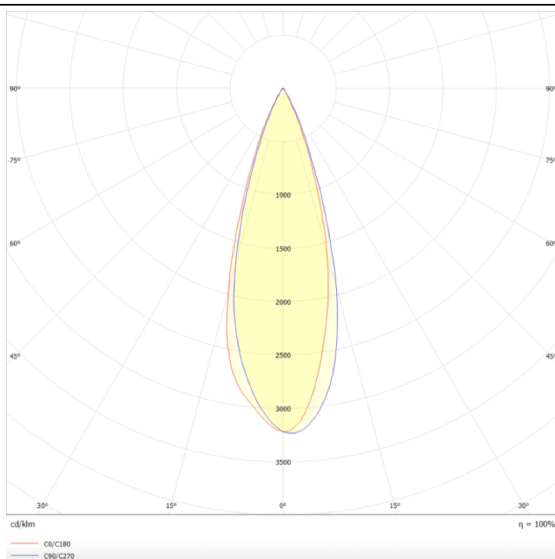

Photometry

Item code	86.D029.2423.02
Product type	Indoor
Category	Downlights
Family	STAR
Subfamily	Star
Pictograms	

Product

Real power (W)	4
Real luminous flux (Lm)	280
Luminous efficiency (Lm/W)	70
Beam angle (&ordm;)	30
Life time (h)	50000 h L80B10
IP	20
Electrical class insulation	Clas II
Colour	Black
U. G. R	UGR<19
Control gear included	Yes
Control gear	DALI
Flicker Free	Yes
Light source	LED
Type of LED	COB
Colour temperature (K)	4000
Colour consistency (SDCM)	SDCM<3
CRI	90