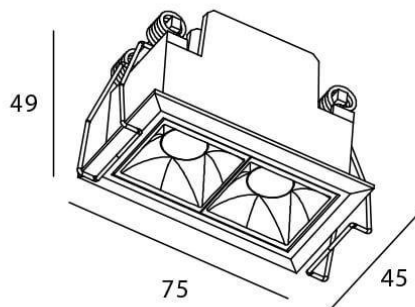

Star

Lavov downlight from the family STAR with a power of 4W and an optics 45 degrees . CCT 4000K. With a total lumen output of 280lm and a luminous efficiency of 70lm/W.ON/OFF driver. Made in die cast aluminum and finished in White color. UGR19.

Scheme

Item code	86.D029.2431.01
Product type	Indoor
Category	Downlights
Family	STAR
Subfamily	Star
Pictograms	

Product	
Real power (W)	4
Real luminous flux (Lm)	280
Luminous efficiency (Lm/W)	70
Beam angle (°)	45
Life time (h)	50000 h L80B10
IP	20
Electrical class insulation	Clas II
Colour	White
U. G. R	UGR19
Control gear included	Yes
Control gear	ON/OFF
Flicker Free	Yes
Light source	LED
Type of LED	COB
Colour temperature (K)	4000
Colour consistency (SDCM)	SDCM3
CRI	90