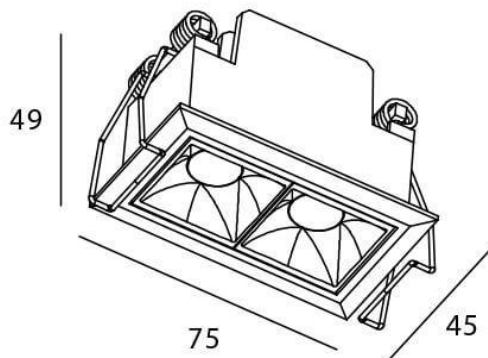

Star

Lavov downlight from the family STAR with a power of 4W and an optics 45 degrees . CCT 4000K. With a total lumen output of 280lm and a luminous efficiency of 70lm/W.ON/OFF driver. Made in die cast aluminum and finished in White color. UGR19.

Item code	86.D029.2431.01
Product type	Indoor
Category	Downlights
Family	STAR
Subfamily	Star
Pictograms	

Scheme

Product	
Real power (W)	4
Real luminous flux (Lm)	280
Luminous efficiency (Lm/W)	70
Beam angle (°)	45
Life time (h)	50000 h L80B10
IP	20
Electrical class insulation	Clas II
Colour	White
U. G. R	UGR<19
Control gear included	Yes
Control gear	ON/OFF
Flicker Free	Yes
Light source	LED
Type of LED	COB
Colour temperature (K)	4000
Colour consistency (SDCM)	SDCM<3
CRI	90