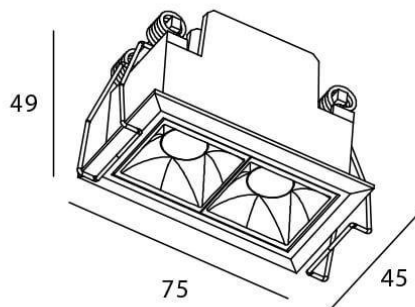

Star

Lavov downlight from the family STAR with a power of 4W and an optics 45 degrees . CCT 4000K. With a total lumen output of 280lm and a luminous efficiency of 70lm/W.ON/OFF driver. Made in die cast aluminum and finished in Black color. UGR19.

Item code	86.D029.2431.02
Product type	Indoor
Category	Downlights
Family	STAR
Subfamily	Star

Pictograms

Scheme

Product	
Real power (W)	4
Real luminous flux (Lm)	280
Luminous efficiency (Lm/W)	70
Beam angle (&ordm;)	45
Life time (h)	50000 h L80B10
IP	20
Electrical class insulation	Clas II
Colour	Black
U. G. R	UGR<19
Control gear included	Yes
Control gear	ON/OFF
Flicker Free	Yes
Light source	LED
Type of LED	COB
Colour temperature (K)	4000
Colour consistency (SDCM)	SDCM<3
CRI	90