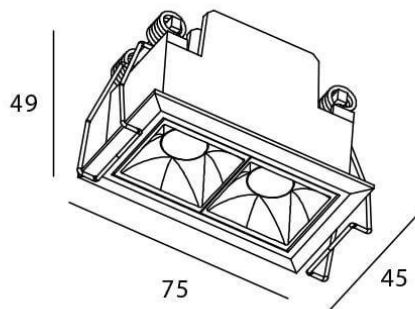

### Star

Lavov downlight from the family STAR with a power of 4W and an optics 45 degrees . CCT 4000K. With a total lumen output of 280lm and a luminous efficiency of 70lm/W.ON/OFF driver. Made in die cast aluminum and finished in Black color. UGR19.

### Scheme

<b>Product</b>	
<b>Real power (W)</b>	<b>4</b>
<b>Real luminous flux (Lm)</b>	<b>280</b>
<b>Luminous efficiency (Lm/W)</b>	<b>70</b>
<b>Beam angle (°)</b>	<b>45</b>
<b>Life time (h)</b>	<b>50000 h L80B10</b>
<b>IP</b>	<b>20</b>
<b>Electrical class insulation</b>	<b>Clas II</b>
<b>Colour</b>	<b>Black</b>
<b>U. G. R</b>	<b>UGR19</b>
<b>Control gear included</b>	<b>Yes</b>
<b>Control gear</b>	<b>ON/OFF</b>
<b>Flicker Free</b>	<b>Yes</b>
<b>Light source</b>	<b>LED</b>
<b>Type of LED</b>	<b>COB</b>
<b>Colour temperature (K)</b>	<b>4000</b>
<b>Colour consistency (SDCM)</b>	<b>SDCM3</b>
<b>CRI</b>	<b>90</b>