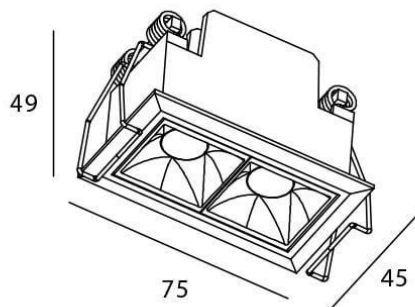

Star

Lavov downlight from the family STAR with a power of 4W and an optics 45 degrees . CCT 4000K. With a total lumen output of 280lm and a luminous efficiency of 70lm/W.DALI driver. Made in die cast aluminum and finished in White color. UGR19.

Item code	86.D029.2433.01
Product type	Indoor
Category	Downlights
Family	STAR
Subfamily	Star
Pictograms	

Scheme

Product	
Real power (W)	4
Real luminous flux (Lm)	280
Luminous efficiency (Lm/W)	70
Beam angle (º)	45
Life time (h)	50000 h L80B10
IP	20
Electrical class insulation	Clas II
Colour	White
U. G. R	UGR<19
Control gear included	Yes
Control gear	DALI
Flicker Free	Yes
Light source	LED
Type of LED	COB
Colour temperature (K)	4000
Colour consistency (SDCM)	SDCM<3
CRI	90