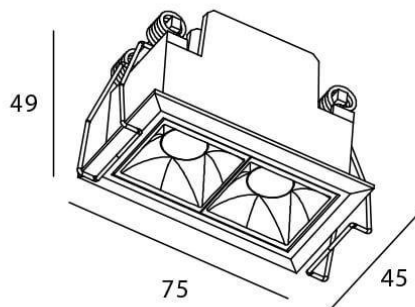

### Star

Lavov downlight from the family STAR with a power of 4W and an optics 45 degrees . CCT 4000K. With a total lumen output of 280lm and a luminous efficiency of 70lm/W.DALI driver. Made in die cast aluminum and finished in White color. UGR19.

### Scheme

Item code	86.D029.2433.01
Product type	Indoor
Category	Downlights
Family	STAR
Subfamily	Star
Pictograms	

Product	
Real power (W)	4
Real luminous flux (Lm)	280
Luminous efficiency (Lm/W)	70
Beam angle (°)	45
Life time (h)	50000 h L80B10
IP	20
Electrical class insulation	Clas II
Colour	White
U. G. R	UGR19
Control gear included	Yes
Control gear	DALI
Flicker Free	Yes
Light source	LED
Type of LED	COB
Colour temperature (K)	4000
Colour consistency (SDCM)	SDCM3
CRI	90