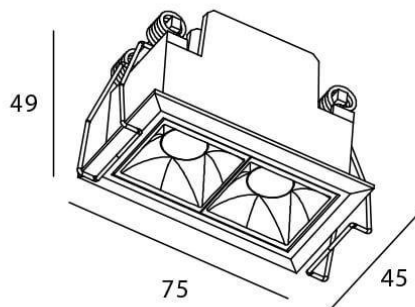

Star

Lavov downlight from the family STAR with a power of 4W and an optics 45 degrees . CCT 4000K. With a total lumen output of 280lm and a luminous efficiency of 70lm/W.DALI driver. Made in die cast aluminum and finished in White color. UGR19.

Scheme

Item code	86.D029.2433.01
Product type	Indoor
Category	Downlights
Family	STAR
Subfamily	Star
Pictograms	

Product	
Real power (W)	4
Real luminous flux (Lm)	280
Luminous efficiency (Lm/W)	70
Beam angle (°)	45
Life time (h)	50000 h L80B10
IP	20
Electrical class insulation	Clas II
Colour	White
U. G. R	UGR19
Control gear included	Yes
Control gear	DALI
Flicker Free	Yes
Light source	LED
Type of LED	COB
Colour temperature (K)	4000
Colour consistency (SDCM)	SDCM3
CRI	90