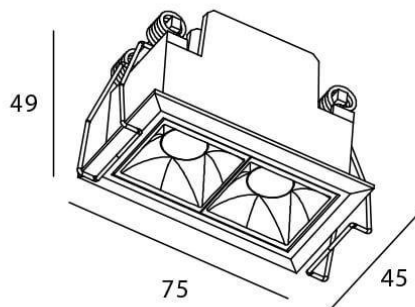

Star

Lavov downlight from the family STAR with a power of 4W and an optics 45 degrees . CCT 4000K. With a total lumen output of 280lm and a luminous efficiency of 70lm/W.DALI driver. Made in die cast aluminum and finished in Black color. UGR19.

Scheme

Item code	86.D029.2433.02
Product type	Indoor
Category	Downlights
Family	STAR
Subfamily	Star
Pictograms	

Product	
Real power (W)	4
Real luminous flux (Lm)	280
Luminous efficiency (Lm/W)	70
Beam angle (º)	45
Life time (h)	50000 h L80B10
IP	20
Electrical class insulation	Clas II
Colour	Black
U. G. R	UGR<19
Control gear included	Yes
Control gear	DALI
Flicker Free	Yes
Light source	LED
Type of LED	COB
Colour temperature (K)	4000
Colour consistency (SDCM)	SDCM<3
CRI	90