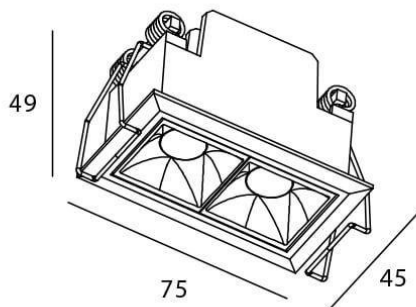

Star

Lavov downlight from the family STAR with a power of 4W and an optics 45 degrees . CCT 4000K. With a total lumen output of 280lm and a luminous efficiency of 70lm/W.DALI driver. Made in die cast aluminum and finished in Black color. UGR19.

Scheme

Item code	86.D029.2433.02
Product type	Indoor
Category	Downlights
Family	STAR
Subfamily	Star
Pictograms	

Product	
Real power (W)	4
Real luminous flux (Lm)	280
Luminous efficiency (Lm/W)	70
Beam angle (°)	45
Life time (h)	50000 h L80B10
IP	20
Electrical class insulation	Clas II
Colour	Black
U. G. R	UGR19
Control gear included	Yes
Control gear	DALI
Flicker Free	Yes
Light source	LED
Type of LED	COB
Colour temperature (K)	4000
Colour consistency (SDCM)	SDCM3
CRI	90