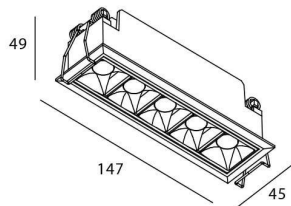

Star

Lavov downlight from the family STAR with a power of 10W and an optics 15 degrees . CCT 3000K. With a total lumen output of 700lm and a luminous efficiency of 70lm/W.DALI driver. Made in die cast aluminum and finished in White color. UGR

Item code 86.D029.3313.01

Product type Indoor

Category Downlights

Family STAR

Subfamily Star

Pictograms

Product

Real power (W) 10

Real luminous flux (Lm) 700

Luminous efficiency (Lm/W) 70

Beam angle (°) 15

Life time (h) 50000 h L80B10

IP 20

Electrical class insulation Clas II

Colour White

U. G. R UGR<19

Control gear included Yes

Control gear DALI

Flicker Free Yes

Light source LED

Type of LED COB

Colour temperature (K) 3000

Colour consistency (SDCM) SDCM<3

CRI 90

Scheme

Photometry