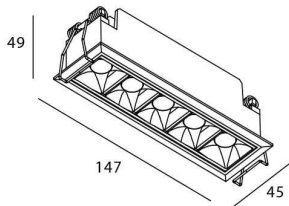

Star

Lavov downlight from the family STAR with a power of 10W and an optics 15 degrees . CCT 3000K. With a total lumen output of 700lm and a luminous efficiency of 70lm/W.DALI driver. Made in die cast aluminum and finished in White color. UGR

Item code 86.D029.3313.01

Product type Indoor

Category Downlights

Family STAR

Subfamily Star

Pictograms

Product

Real power (W) 10

Real luminous flux (Lm) 700

Luminous efficiency (Lm/W) 70

Beam angle (°) 15

Life time (h) 50000 h L80B10

IP 20

Electrical class insulation Clas II

Colour White

U. G. R UGR<19

Control gear included Yes

Control gear DALI

Flicker Free Yes

Light source LED

Type of LED COB

Colour temperature (K) 3000

Colour consistency (SDCM) SDCM<3

CRI 90

Scheme

Photometry