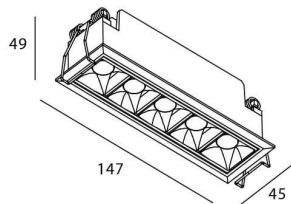

Star

Lavov downlight from the family STAR with a power of 10W and an optics 15 degrees . CCT 3000K. With a total lumen output of 700lm and a luminous efficiency of 70lm/W.DALI driver. Made in die cast aluminum and finished in Black color. UGR

Item code 86.D029.3313.02

Product type Indoor

Category Downlights

Family STAR

Subfamily Star

Pictograms

Product

Real power (W) 10

Real luminous flux (Lm) 700

Luminous efficiency (Lm/W) 70

Beam angle (°) 15

Life time (h) 50000 h L80B10

IP 20

Electrical class insulation Clas II

Colour Black

U. G. R UGR<19

Control gear included Yes

Control gear DALI

Flicker Free Yes

Light source LED

Type of LED COB

Colour temperature (K) 3000

Colour consistency (SDCM) SDCM<3

CRI 90

Scheme

Photometry