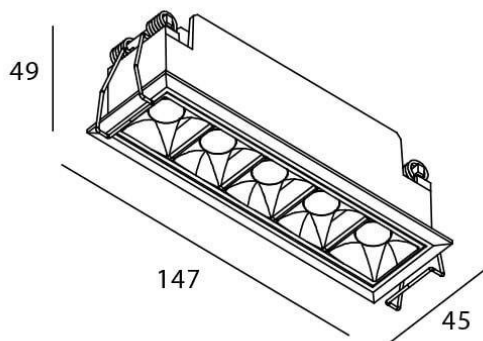

Star

Lavov downlight from the family STAR with a power of 10W and an optics 15 degrees . CCT 3000K. With a total lumen output of 700lm and a luminous efficiency of 70lm/W.DALI driver. Made in die cast aluminum and finished in Black color. UGR19.

Item code	86.D029.3313.02
Product type	Indoor
Category	Downlights
Family	STAR
Subfamily	Star
Pictograms	

Scheme

Product

Real power (W)	10
Real luminous flux (Lm)	700
Luminous efficiency (Lm/W)	70
Beam angle (º)	15
Life time (h)	50000 h L80B10
IP	20
Electrical class insulation	Clas II
Colour	Black
U. G. R	UGR<19
Control gear included	Yes
Control gear	DALI
Flicker Free	Yes
Light source	LED
Type of LED	COB
Colour temperature (K)	3000
Colour consistency (SDCM)	SDCM<3
CRI	90