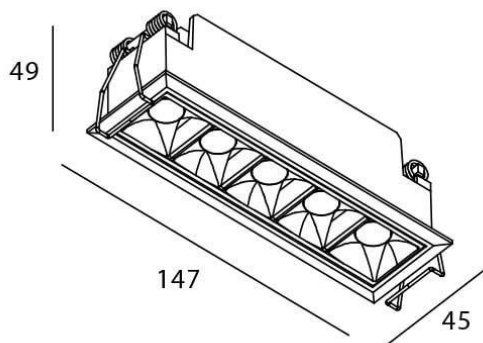

Star

Lavov downlight from the family STAR with a power of 10W and an optics 30 degrees . CCT 3000K. With a total lumen output of 700lm and a luminous efficiency of 70lm/W.ON/OFF driver. Made in die cast aluminum and finished in White color. UGR19.

Item code	86.D029.3321.01
Product type	Indoor
Category	Downlights
Family	STAR
Subfamily	Star
Pictograms	

Scheme

Product

Real power (W)	10
Real luminous flux (Lm)	700
Luminous efficiency (Lm/W)	70
Beam angle (º)	30
Life time (h)	50000 h L80B10
IP	20
Electrical class insulation	Clas II
Colour	White
U. G. R	UGR<19
Control gear included	Yes
Control gear	ON/OFF
Flicker Free	Yes
Light source	LED
Type of LED	COB
Colour temperature (K)	3000
Colour consistency (SDCM)	SDCM<3
CRI	90