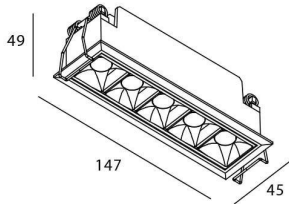

Star

Lavov downlight from the family STAR with a power of 10W and an optics 30 degrees . CCT 3000K. With a total lumen output of 700lm and a luminous efficiency of 70lm/W.ON/OFF driver. Made in die cast aluminum and finished in White color. UGR

Item code	86.D029.3321.01
Product type	Indoor
Category	Downlights
Family	STAR
Subfamily	Star

Pictograms

Product

Real power (W)	10
Real luminous flux (Lm)	700
Luminous efficiency (Lm/W)	70
Beam angle (°)	30
Life time (h)	50000 h L80B10
IP	20
Electrical class insulation	Clas II
Colour	White
U. G. R	UGR<19
Control gear included	Yes
Control gear	ON/OFF
Flicker Free	Yes
Light source	LED
Type of LED	COB
Colour temperature (K)	3000
Colour consistency (SDCM)	SDCM<3
CRI	90

Scheme

Photometry