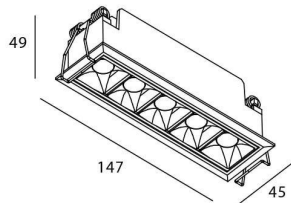

Star

Lavov downlight from the family STAR with a power of 10W and an optics 30 degrees . CCT 3000K. With a total lumen output of 700lm and a luminous efficiency of 70lm/W.DALI driver. Made in die cast aluminum and finished in White color. UGR

Item code 86.D029.3323.01

Product type Indoor

Category Downlights

Family STAR

Subfamily Star

Pictograms

Product

Real power (W) 10

Real luminous flux (Lm) 700

Luminous efficiency (Lm/W) 70

Beam angle (°) 30

Life time (h) 50000 h L80B10

IP 20

Electrical class insulation Clas II

Colour White

U. G. R UGR<19

Control gear included Yes

Control gear DALI

Flicker Free Yes

Light source LED

Type of LED COB

Colour temperature (K) 3000

Colour consistency (SDCM) SDCM<3

CRI 90

Scheme

Photometry