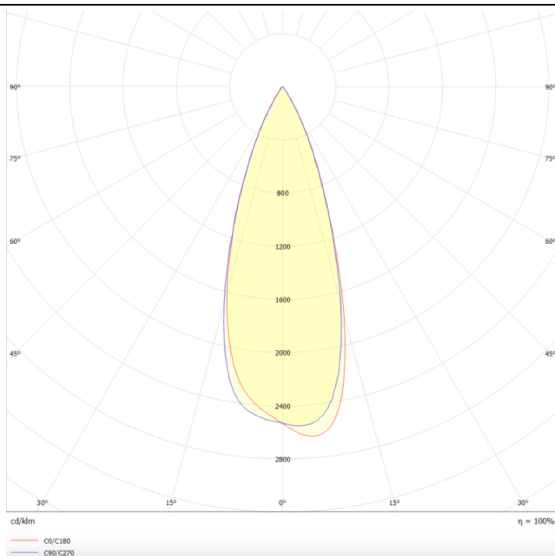

Star

Lavov downlight from the family STAR with a power of 10W and an optics 30 degrees . CCT 3000K. With a total lumen output of 700lm and a luminous efficiency of 70lm/W.DALI driver. Made in die cast aluminum and finished in White color. UGR19.

Scheme

Photometry

Item code	86.D029.3323.01
Product type	Indoor
Category	Downlights
Family	STAR
Subfamily	Star
Pictograms	

Product

Real power (W)	10
Real luminous flux (Lm)	700
Luminous efficiency (Lm/W)	70
Beam angle (º)	30
Life time (h)	50000 h L80B10
IP	20
Electrical class insulation	Clas II
Colour	White
U. G. R	UGR<19
Control gear included	Yes
Control gear	DALI
Flicker Free	Yes
Light source	LED
Type of LED	COB
Colour temperature (K)	3000
Colour consistency (SDCM)	SDCM<3
CRI	90