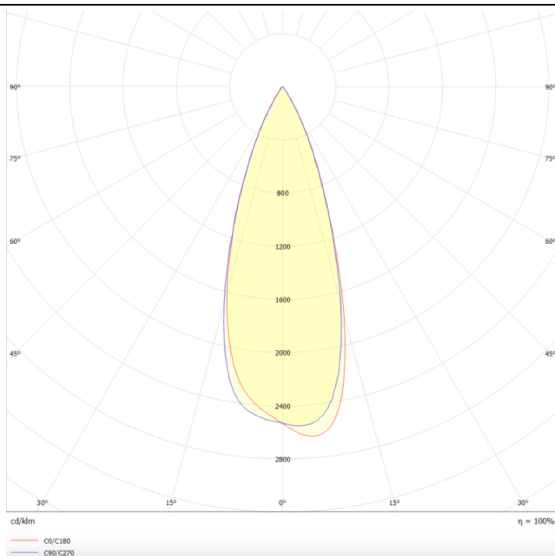

### Star

Lavov downlight from the family STAR with a power of 10W and an optics 30 degrees . CCT 3000K. With a total lumen output of 700lm and a luminous efficiency of 70lm/W.DALI driver. Made in die cast aluminum and finished in Black color. UGR19.

### Scheme

### Product

Real power (W)	10
Real luminous flux (Lm)	700
Luminous efficiency (Lm/W)	70
Beam angle (&ordm;)	30
Life time (h)	50000 h L80B10
IP	20
Electrical class insulation	Clas II
Colour	Black
U. G. R	UGR<19
Control gear included	Yes
Control gear	DALI
Flicker Free	Yes
Light source	LED
Type of LED	COB
Colour temperature (K)	3000
Colour consistency (SDCM)	SDCM<3
CRI	90