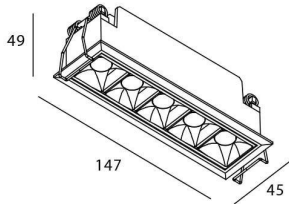

Star

Lavov downlight from the family STAR with a power of 10W and an optics 30 degrees . CCT 3000K. With a total lumen output of 700lm and a luminous efficiency of 70lm/W.DALI driver. Made in die cast aluminum and finished in Black color. UGR

Item code 86.D029.3323.02

Product type Indoor

Category Downlights

Family STAR

Subfamily Star

Pictograms

Product

Real power (W) 10

Real luminous flux (Lm) 700

Luminous efficiency (Lm/W) 70

Beam angle (°) 30

Life time (h) 50000 h L80B10

IP 20

Electrical class insulation Clas II

Colour Black

U. G. R UGR<19

Control gear included Yes

Control gear DALI

Flicker Free Yes

Light source LED

Type of LED COB

Colour temperature (K) 3000

Colour consistency (SDCM) SDCM<3

CRI 90

Scheme

Photometry