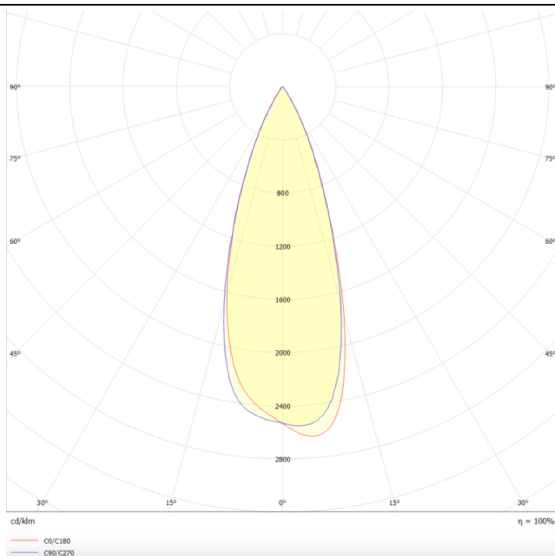

Star

Lavov downlight from the family STAR with a power of 10W and an optics 30 degrees . CCT 3000K. With a total lumen output of 700lm and a luminous efficiency of 70lm/W.DALI driver. Made in die cast aluminum and finished in Black color. UGR19.

Scheme

Photometry

Item code	86.D029.3323.02
Product type	Indoor
Category	Downlights
Family	STAR
Subfamily	Star
Pictograms	

Product

Real power (W)	10
Real luminous flux (Lm)	700
Luminous efficiency (Lm/W)	70
Beam angle (°)	30
Life time (h)	50000 h L80B10
IP	20
Electrical class insulation	Clas II
Colour	Black
U. G. R	UGR19
Control gear included	Yes
Control gear	DALI
Flicker Free	Yes
Light source	LED
Type of LED	COB
Colour temperature (K)	3000
Colour consistency (SDCM)	SDCM3
CRI	90