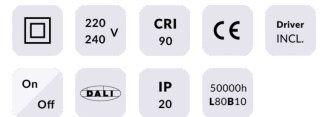

### Star

Lavov downlight from the family STAR with a power of 10W and an optics 45 degrees . CCT 3000K. With a total lumen output of 700lm and a luminous efficiency of 70lm/W.ON/OFF driver. Made in die cast aluminum and finished in White color. UGR

### Product

**Real power (W)** 10

**Real luminous flux (Lm)** 700

**Luminous efficiency (Lm/W)** 70

**Beam angle (°)** 45

**Life time (h)** 50000 h L80B10

**IP** 20

**Electrical class insulation** Clas II