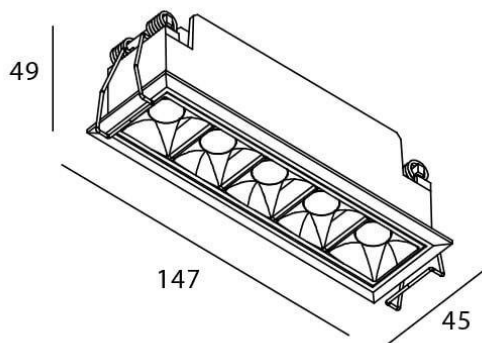

Star

Lavov downlight from the family STAR with a power of 10W and an optics 45 degrees . CCT 3000K. With a total lumen output of 700lm and a luminous efficiency of 70lm/W.ON/OFF driver. Made in die cast aluminum and finished in White color. UGR19.

Item code	86.D029.3331.01
Product type	Indoor
Category	Downlights
Family	STAR
Subfamily	Star

Pictograms

Scheme

Product	
Real power (W)	10
Real luminous flux (Lm)	700
Luminous efficiency (Lm/W)	70
Beam angle (°)	45
Life time (h)	50000 h L80B10
IP	20
Electrical class insulation	Clas II
Colour	White
U. G. R	UGR19
Control gear included	Yes
Control gear	ON/OFF
Flicker Free	Yes
Light source	LED
Type of LED	COB
Colour temperature (K)	3000
Colour consistency (SDCM)	SDCM3
CRI	90