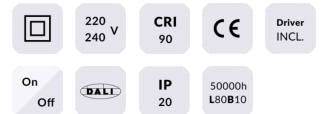

### Star

Lavov downlight from the family STAR with a power of 10W and an optics 45 degrees . CCT 3000K. With a total lumen output of 700lm and a luminous efficiency of 70lm/W.ON/OFF driver. Made in die cast aluminum and finished in White color. UGR

### Product

**Real power (W)** 10

**Real luminous flux (Lm)** 700

**Luminous efficiency (Lm/W)** 70

**Beam angle (°)** 45

**Life time (h)** 50000 h L80B10

**IP** 20

**Electrical class insulation** Clas II