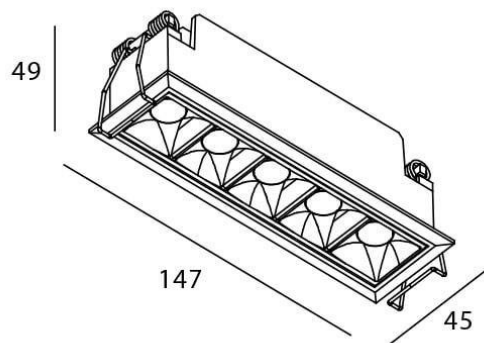

Star

Lavov downlight from the family STAR with a power of 10W and an optics 45 degrees . CCT 3000K. With a total lumen output of 700lm and a luminous efficiency of 70lm/W.ON/OFF driver. Made in die cast aluminum and finished in White color. UGR19.

Item code	86.D029.3331.01
Product type	Indoor
Category	Downlights
Family	STAR
Subfamily	Star
Pictograms	

Scheme

Product	
Real power (W)	10
Real luminous flux (Lm)	700
Luminous efficiency (Lm/W)	70
Beam angle (º)	45
Life time (h)	50000 h L80B10
IP	20
Electrical class insulation	Clas II
Colour	White
U. G. R	UGR<19
Control gear included	Yes
Control gear	ON/OFF
Flicker Free	Yes
Light source	LED
Type of LED	COB
Colour temperature (K)	3000
Colour consistency (SDCM)	SDCM<3
CRI	90