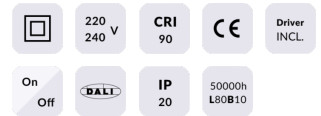

Star

Lavov downlight from the family STAR with a power of 10W and an optics 45 degrees . CCT 3000K. With a total lumen output of 700lm and a luminous efficiency of 70lm/W.ON/OFF driver. Made in die cast aluminum and finished in Black color. UGR

Item code	86.D029.3331.02
Product type	Indoor
Category	Downlights
Family	STAR
Subfamily	Star

Pictograms

Product

Real power (W)	10
Real luminous flux (Lm)	700
Luminous efficiency (Lm/W)	70
Beam angle (°)	45
Life time (h)	50000 h L80B10
IP	20
Electrical class insulation	Clas II
Colour	Black
U. G. R	UGR<19
Control gear included	Yes
Control gear	ON/OFF
Flicker Free	Yes
Light source	LED
Type of LED	COB
Colour temperature (K)	3000
Colour consistency (SDCM)	SDCM<3
CRI	90