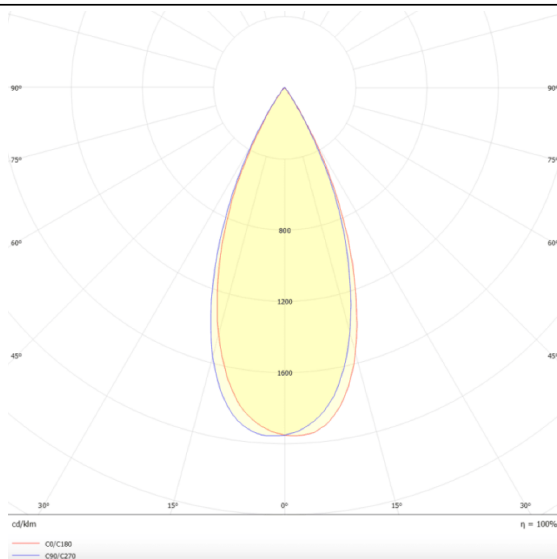

Photometry

Item code	86.D029.3333.01
Product type	Indoor
Category	Downlights
Family	STAR
Subfamily	Star
Pictograms	

Product

Real power (W)	10
Real luminous flux (Lm)	700
Luminous efficiency (Lm/W)	70
Beam angle (&ordm;)	45
Life time (h)	50000 h L80B10
IP	20
Electrical class insulation	Clas II
Colour	White
U. G. R	UGR<19
Control gear included	Yes
Control gear	DALI
Flicker Free	Yes
Light source	LED
Type of LED	COB
Colour temperature (K)	3000
Colour consistency (SDCM)	SDCM<3
CRI	90