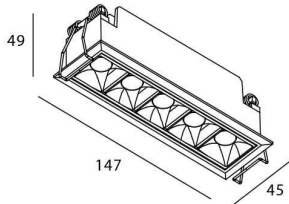

Star

Lavov downlight from the family STAR with a power of 10W and an optics 45 degrees . CCT 3000K. With a total lumen output of 700lm and a luminous efficiency of 70lm/W.DALI driver. Made in die cast aluminum and finished in Black color. UGR

Item code 86.D029.3333.02

Product type Indoor

Category Downlights

Family STAR

Subfamily Star

Pictograms

Product

Real power (W) 10

Real luminous flux (Lm) 700

Luminous efficiency (Lm/W) 70

Beam angle (°) 45

Life time (h) 50000 h L80B10

IP 20

Electrical class insulation Clas II

Colour Black

U. G. R UGR<19

Control gear included Yes

Control gear DALI

Flicker Free Yes

Light source LED

Type of LED COB

Colour temperature (K) 3000

Colour consistency (SDCM) SDCM<3

CRI 90

Scheme

Photometry