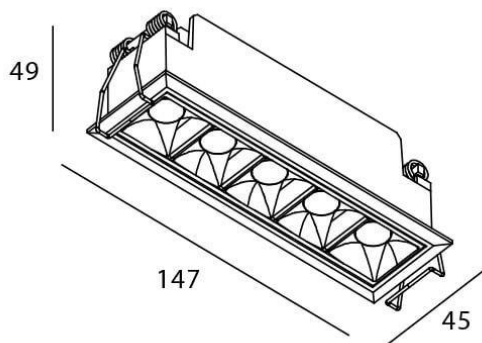

Star

Lavov downlight from the family STAR with a power of 10W and an optics 45 degrees . CCT 3000K. With a total lumen output of 700lm and a luminous efficiency of 70lm/W.DALI driver. Made in die cast aluminum and finished in Black color. UGR19.

Scheme

Photometry

Item code	86.D029.3333.02
Product type	Indoor
Category	Downlights
Family	STAR
Subfamily	Star
Pictograms	

Product

Real power (W)	10
Real luminous flux (Lm)	700
Luminous efficiency (Lm/W)	70
Beam angle (°)	45
Life time (h)	50000 h L80B10
IP	20
Electrical class insulation	Clas II
Colour	Black
U. G. R	UGR19
Control gear included	Yes
Control gear	DALI
Flicker Free	Yes
Light source	LED
Type of LED	COB
Colour temperature (K)	3000
Colour consistency (SDCM)	SDCM3
CRI	90