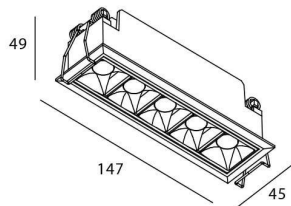

Star

Lavov downlight from the family STAR with a power of 10W and an optics 45 degrees . CCT 3000K. With a total lumen output of 700lm and a luminous efficiency of 70lm/W.DALI driver. Made in die cast aluminum and finished in Black color. UGR

Item code 86.D029.3333.02

Product type Indoor

Category Downlights

Family STAR

Subfamily Star

Pictograms

Product

Real power (W) 10

Real luminous flux (Lm) 700

Luminous efficiency (Lm/W) 70

Beam angle (°) 45

Life time (h) 50000 h L80B10

IP 20

Electrical class insulation Clas II

Colour Black

U. G. R UGR<19

Control gear included Yes

Control gear DALI

Flicker Free Yes

Light source LED

Type of LED COB

Colour temperature (K) 3000

Colour consistency (SDCM) SDCM<3

CRI 90

Scheme

Photometry