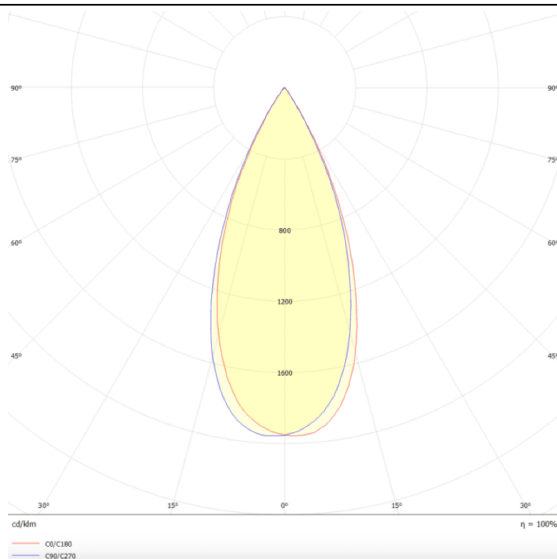

Photometry

Item code	86.D029.3333.02
Product type	Indoor
Category	Downlights
Family	STAR
Subfamily	Star
Pictograms	

Product

Real power (W)	10
Real luminous flux (Lm)	700
Luminous efficiency (Lm/W)	70
Beam angle (°)	45
Life time (h)	50000 h L80B10
IP	20
Electrical class insulation	Clas II
Colour	Black
U. G. R	UGR19
Control gear included	Yes
Control gear	DALI
Flicker Free	Yes
Light source	LED
Type of LED	COB
Colour temperature (K)	3000
Colour consistency (SDCM)	SDCM3
CRI	90