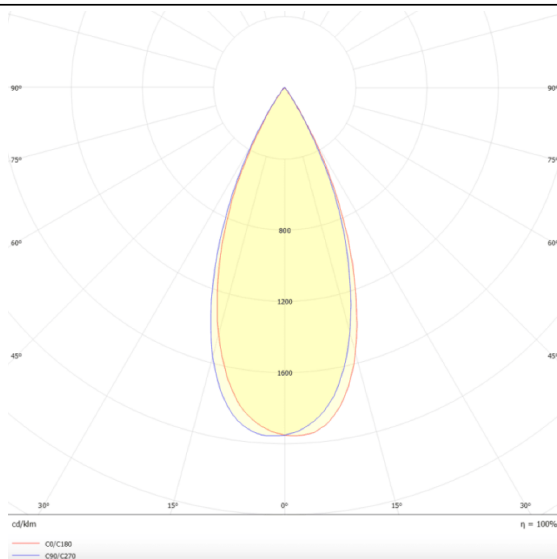

Photometry

Item code	86.D029.3333.02
Product type	Indoor
Category	Downlights
Family	STAR
Subfamily	Star
Pictograms	

Product

Real power (W)	10
Real luminous flux (Lm)	700
Luminous efficiency (Lm/W)	70
Beam angle (&ordm;)	45
Life time (h)	50000 h L80B10
IP	20
Electrical class insulation	Clas II
Colour	Black
U. G. R	UGR<19
Control gear included	Yes
Control gear	DALI
Flicker Free	Yes
Light source	LED
Type of LED	COB
Colour temperature (K)	3000
Colour consistency (SDCM)	SDCM<3
CRI	90