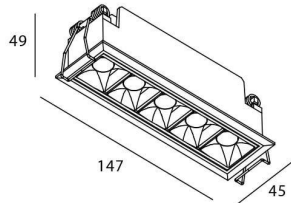

Star

Lavov downlight from the family STAR with a power of 10W and an optics Wall Washer . CCT 3000K. With a total lumen output of 700lm and a luminous efficiency of 70lm/W.ON/OFF driver. Made in die cast aluminum and finished in White color. .

Item code	86.D029.3341.01
Product type	Indoor
Category	Downlights
Family	STAR
Subfamily	Star

Pictograms

Scheme

Product	
Real power (W)	10
Real luminous flux (Lm)	700
Luminous efficiency (Lm/W)	70
Beam angle (°)	Wall Washer
Life time (h)	50000 h L80B10
IP	20
Electrical class insulation	Clas II
Colour	White
Control gear included	Yes
Control gear	ON/OFF
Flicker Free	Yes
Light source	LED
Type of LED	COB
Colour temperature (K)	3000
Colour consistency (SDCM)	SDCM<3
CRI	90