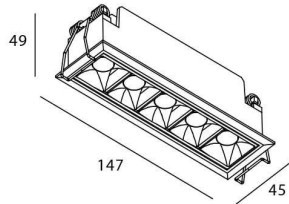

Star

Lavov downlight from the family STAR with a power of 10W and an optics Wall Washer . CCT 3000K. With a total lumen output of 700lm and a luminous efficiency of 70lm/W.ON/OFF driver. Made in die cast aluminum and finished in White color. .

Item code	86.D029.3341.01
Product type	Indoor
Category	Downlights
Family	STAR
Subfamily	Star

Pictograms

Scheme

Product	
Real power (W)	10
Real luminous flux (Lm)	700
Luminous efficiency (Lm/W)	70
Beam angle (°)	Wall Washer
Life time (h)	50000 h L80B10
IP	20
Electrical class insulation	Clas II
Colour	White
Control gear included	Yes
Control gear	ON/OFF
Flicker Free	Yes
Light source	LED
Type of LED	COB
Colour temperature (K)	3000
Colour consistency (SDCM)	SDCM<3
CRI	90