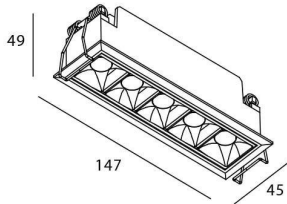

### Star

Lavov downlight from the family STAR with a power of 10W and an optics Wall Washer . CCT 3000K. With a total lumen output of 700lm and a luminous efficiency of 70lm/W.ON/OFF driver. Made in die cast aluminum and finished in White color. .

### Scheme

<b>Product</b>	
<b>Real power (W)</b>	<b>10</b>
<b>Real luminous flux (Lm)</b>	<b>700</b>
<b>Luminous efficiency (Lm/W)</b>	<b>70</b>
<b>Beam angle (°)</b>	<b>Wall Washer</b>
<b>Life time (h)</b>	<b>50000 h L80B10</b>
<b>IP</b>	<b>20</b>
<b>Electrical class insulation</b>	<b>Clas II</b>
<b>Colour</b>	<b>White</b>
<b>Control gear included</b>	<b>Yes</b>
<b>Control gear</b>	<b>ON/OFF</b>
<b>Flicker Free</b>	<b>Yes</b>
<b>Light source</b>	<b>LED</b>
<b>Type of LED</b>	<b>COB</b>
<b>Colour temperature (K)</b>	<b>3000</b>
<b>Colour consistency (SDCM)</b>	<b>SDCM&lt;3</b>
<b>CRI</b>	<b>90</b>