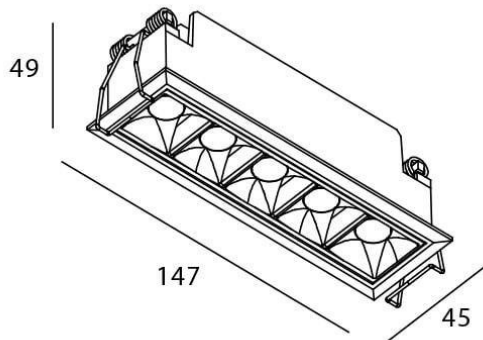

Star

Lavov downlight from the family STAR with a power of 10W and an optics Wall Washer . CCT 3000K. With a total lumen output of 700lm and a luminous efficiency of 70lm/W.ON/OFF driver. Made in die cast aluminum and finished in White color. .

Scheme

Item code	86.D029.3341.01
Product type	Indoor
Category	Downlights
Family	STAR
Subfamily	Star
Pictograms	

Product	
Real power (W)	10
Real luminous flux (Lm)	700
Luminous efficiency (Lm/W)	70
Beam angle (º)	Wall Washer
Life time (h)	50000 h L80B10
IP	20
Electrical class insulation	Clas II
Colour	White
Control gear included	Yes
Control gear	ON/OFF
Flicker Free	Yes
Light source	LED
Type of LED	COB
Colour temperature (K)	3000
Colour consistency (SDCM)	SDCM<3
CRI	90