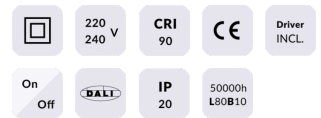

Star

Lavov downlight from the family STAR with a power of 10W and an optics Wall Washer . CCT 3000K. With a total lumen output of 700lm and a luminous efficiency of 70lm/W.ON/OFF driver. Made in die cast aluminum and finished in White color. .

Item code	86.D029.3341.01
Product type	Indoor
Category	Downlights
Family	STAR
Subfamily	Star

Pictograms

Scheme

Product	
Real power (W)	10
Real luminous flux (Lm)	700
Luminous efficiency (Lm/W)	70
Beam angle (°)	Wall Washer
Life time (h)	50000 h L80B10
IP	20
Electrical class insulation	Clas II
Colour	White
Control gear included	Yes
Control gear	ON/OFF
Flicker Free	Yes
Light source	LED
Type of LED	COB
Colour temperature (K)	3000
Colour consistency (SDCM)	SDCM<3
CRI	90