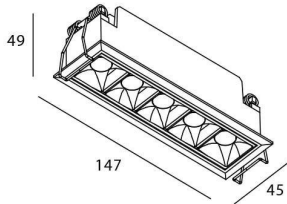

Scheme

Product	
Real power (W)	10
Real luminous flux (Lm)	700
Luminous efficiency (Lm/W)	70
Beam angle (°)	Wall Washer
Life time (h)	50000 h L80B10
IP	20
Electrical class insulation	Clas II
Colour	Black
Control gear included	Yes
Control gear	ON/OFF
Flicker Free	Yes
Light source	LED
Type of LED	COB
Colour temperature (K)	3000
Colour consistency (SDCM)	SDCM<3
CRI	90