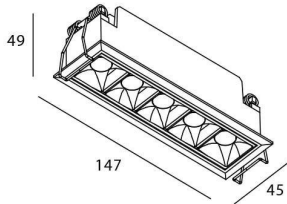

### Star

Lavov downlight from the family STAR with a power of 10W and an optics Wall Washer . CCT 3000K. With a total lumen output of 700lm and a luminous efficiency of 70lm/W.ON/OFF driver. Made in die cast aluminum and finished in Black color. .

### Scheme

<b>Product</b>	
<b>Real power (W)</b>	<b>10</b>
<b>Real luminous flux (Lm)</b>	<b>700</b>
<b>Luminous efficiency (Lm/W)</b>	<b>70</b>
<b>Beam angle (°)</b>	<b>Wall Washer</b>
<b>Life time (h)</b>	<b>50000 h L80B10</b>
<b>IP</b>	<b>20</b>
<b>Electrical class insulation</b>	<b>Clas II</b>
<b>Colour</b>	<b>Black</b>
<b>Control gear included</b>	<b>Yes</b>
<b>Control gear</b>	<b>ON/OFF</b>
<b>Flicker Free</b>	<b>Yes</b>
<b>Light source</b>	<b>LED</b>
<b>Type of LED</b>	<b>COB</b>
<b>Colour temperature (K)</b>	<b>3000</b>
<b>Colour consistency (SDCM)</b>	<b>SDCM&lt;3</b>
<b>CRI</b>	<b>90</b>