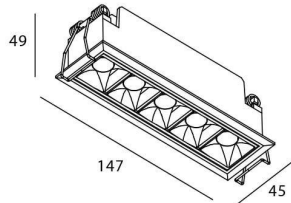

### Star

Lavov downlight from the family STAR with a power of 10W and an optics Wall Washer . CCT 3000K. With a total lumen output of 700lm and a luminous efficiency of 70lm/W.ON/OFF driver. Made in die cast aluminum and finished in Black color. .

### Scheme

<b>Product</b>	
<b>Real power (W)</b>	<b>10</b>
<b>Real luminous flux (Lm)</b>	<b>700</b>
<b>Luminous efficiency (Lm/W)</b>	<b>70</b>
<b>Beam angle (°)</b>	<b>Wall Washer</b>
<b>Life time (h)</b>	<b>50000 h L80B10</b>
<b>IP</b>	<b>20</b>
<b>Electrical class insulation</b>	<b>Clas II</b>
<b>Colour</b>	<b>Black</b>
<b>Control gear included</b>	<b>Yes</b>
<b>Control gear</b>	<b>ON/OFF</b>
<b>Flicker Free</b>	<b>Yes</b>
<b>Light source</b>	<b>LED</b>
<b>Type of LED</b>	<b>COB</b>
<b>Colour temperature (K)</b>	<b>3000</b>
<b>Colour consistency (SDCM)</b>	<b>SDCM&lt;3</b>
<b>CRI</b>	<b>90</b>