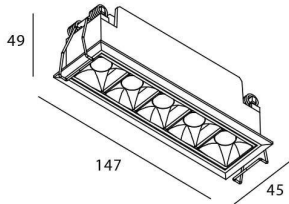

Star

Lavov downlight from the family STAR with a power of 10W and an optics Wall Washer . CCT 3000K. With a total lumen output of 700lm and a luminous efficiency of 70lm/W.DALI driver. Made in die cast aluminum and finished in White color. .

Item code	86.D029.3343.01
Product type	Indoor
Category	Downlights
Family	STAR
Subfamily	Star
Pictograms	

Scheme

Product	
Real power (W)	10
Real luminous flux (Lm)	700
Luminous efficiency (Lm/W)	70
Beam angle (°)	Wall Washer
Life time (h)	50000 h L80B10
IP	20
Electrical class insulation	Clas II
Colour	White
Control gear included	Yes
Control gear	DALI
Flicker Free	Yes
Light source	LED
Type of LED	COB
Colour temperature (K)	3000
Colour consistency (SDCM)	SDCM<3
CRI	90