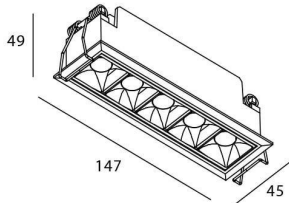

Star

Lavov downlight from the family STAR with a power of 10W and an optics Wall Washer . CCT 3000K. With a total lumen output of 700lm and a luminous efficiency of 70lm/W.DALI driver. Made in die cast aluminum and finished in White color. .

Item code	86.D029.3343.01
Product type	Indoor
Category	Downlights
Family	STAR
Subfamily	Star
Pictograms	

Scheme

Product	
Real power (W)	10
Real luminous flux (Lm)	700
Luminous efficiency (Lm/W)	70
Beam angle (°)	Wall Washer
Life time (h)	50000 h L80B10
IP	20
Electrical class insulation	Clas II
Colour	White
Control gear included	Yes
Control gear	DALI
Flicker Free	Yes
Light source	LED
Type of LED	COB
Colour temperature (K)	3000
Colour consistency (SDCM)	SDCM<3
CRI	90