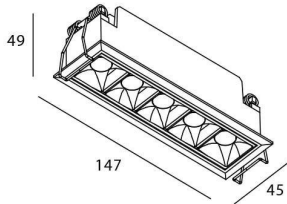

Star

Lavov downlight from the family STAR with a power of 10W and an optics Wall Washer . CCT 3000K. With a total lumen output of 700lm and a luminous efficiency of 70lm/W.DALI driver. Made in die cast aluminum and finished in White color. .

Item code	86.D029.3343.01
Product type	Indoor
Category	Downlights
Family	STAR
Subfamily	Star
Pictograms	

Scheme

Product	
Real power (W)	10
Real luminous flux (Lm)	700
Luminous efficiency (Lm/W)	70
Beam angle (°)	Wall Washer
Life time (h)	50000 h L80B10
IP	20
Electrical class insulation	Clas II
Colour	White
Control gear included	Yes
Control gear	DALI
Flicker Free	Yes
Light source	LED
Type of LED	COB
Colour temperature (K)	3000
Colour consistency (SDCM)	SDCM<3
CRI	90