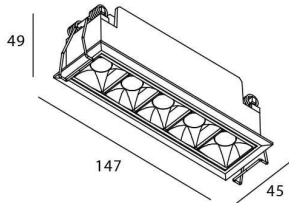

Star

Lavov downlight from the family STAR with a power of 10W and an optics Wall Washer . CCT 3000K. With a total lumen output of 700lm and a luminous efficiency of 70lm/W.DALI driver. Made in die cast aluminum and finished in Black color. .

Item code	86.D029.3343.02
Product type	Indoor
Category	Downlights
Family	STAR
Subfamily	Star
Pictograms	

Scheme

Product	
Real power (W)	10
Real luminous flux (Lm)	700
Luminous efficiency (Lm/W)	70
Beam angle (°)	Wall Washer
Life time (h)	50000 h L80B10
IP	20
Electrical class insulation	Clas II
Colour	Black
Control gear included	Yes
Control gear	DALI
Flicker Free	Yes
Light source	LED
Type of LED	COB
Colour temperature (K)	3000
Colour consistency (SDCM)	SDCM<3
CRI	90