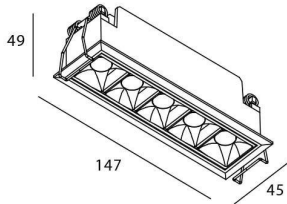

Star

Lavov downlight from the family STAR with a power of 10W and an optics Wall Washer . CCT 3000K. With a total lumen output of 700lm and a luminous efficiency of 70lm/W.DALI driver. Made in die cast aluminum and finished in Black color. .

Item code	86.D029.3343.02
Product type	Indoor
Category	Downlights
Family	STAR
Subfamily	Star
Pictograms	

Scheme

Product	
Real power (W)	10
Real luminous flux (Lm)	700
Luminous efficiency (Lm/W)	70
Beam angle (°)	Wall Washer
Life time (h)	50000 h L80B10
IP	20
Electrical class insulation	Clas II
Colour	Black
Control gear included	Yes
Control gear	DALI
Flicker Free	Yes
Light source	LED
Type of LED	COB
Colour temperature (K)	3000
Colour consistency (SDCM)	SDCM<3
CRI	90