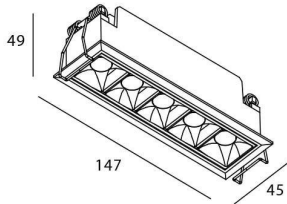

### Star

Lavov downlight from the family STAR with a power of 10W and an optics Wall Washer . CCT 3000K. With a total lumen output of 700lm and a luminous efficiency of 70lm/W.DALI driver. Made in die cast aluminum and finished in Black color. .

### Scheme

<b>Product</b>	
<b>Real power (W)</b>	<b>10</b>
<b>Real luminous flux (Lm)</b>	<b>700</b>
<b>Luminous efficiency (Lm/W)</b>	<b>70</b>
<b>Beam angle (°)</b>	<b>Wall Washer</b>
<b>Life time (h)</b>	<b>50000 h L80B10</b>
<b>IP</b>	<b>20</b>
<b>Electrical class insulation</b>	<b>Clas II</b>
<b>Colour</b>	<b>Black</b>
<b>Control gear included</b>	<b>Yes</b>
<b>Control gear</b>	<b>DALI</b>
<b>Flicker Free</b>	<b>Yes</b>
<b>Light source</b>	<b>LED</b>
<b>Type of LED</b>	<b>COB</b>
<b>Colour temperature (K)</b>	<b>3000</b>
<b>Colour consistency (SDCM)</b>	<b>SDCM&lt;3</b>
<b>CRI</b>	<b>90</b>