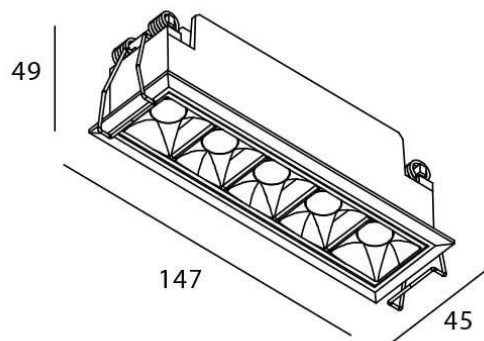

Star

Lavov downlight from the family STAR with a power of 10W and an optics 15 degrees . CCT 4000K. With a total lumen output of 700lm and a luminous efficiency of 70lm/W.ON/OFF driver. Made in die cast aluminum and finished in White color. UGR19.

Item code	86.D029.3411.01
Product type	Indoor
Category	Downlights
Family	STAR
Subfamily	Star

Pictograms

Scheme

Product	
Real power (W)	10
Real luminous flux (Lm)	700
Luminous efficiency (Lm/W)	70
Beam angle (°)	15
Life time (h)	50000 h L80B10
IP	20
Electrical class insulation	Clas II
Colour	White
U. G. R	UGR19
Control gear included	Yes
Control gear	ON/OFF
Flicker Free	Yes
Light source	LED
Type of LED	COB
Colour temperature (K)	4000
Colour consistency (SDCM)	SDCM3
CRI	90