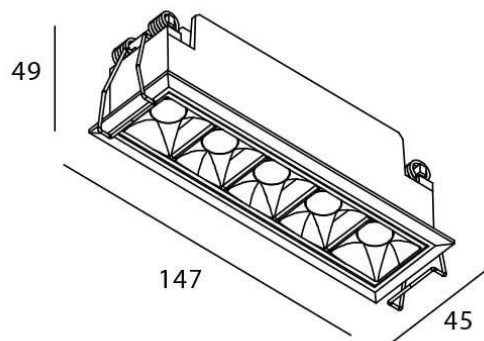

Pictograms

Scheme

Product	
Real power (W)	10
Real luminous flux (Lm)	700
Luminous efficiency (Lm/W)	70
Beam angle (&ordm;)	15
Life time (h)	50000 h L80B10
IP	20
Electrical class insulation	Clas II
Colour	Black
U. G. R	UGR<19
Control gear included	Yes
Control gear	ON/OFF
Flicker Free	Yes
Light source	LED
Type of LED	COB
Colour temperature (K)	4000
Colour consistency (SDCM)	SDCM<3
CRI	90