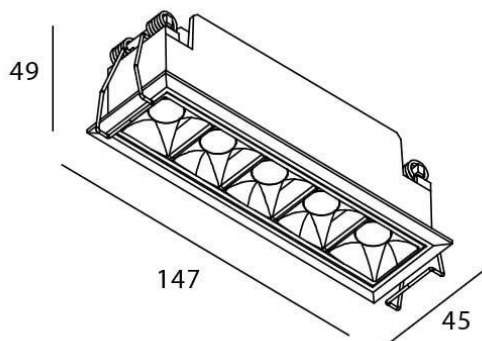

Star

Lavov downlight from the family STAR with a power of 10W and an optics 15 degrees . CCT 4000K. With a total lumen output of 700lm and a luminous efficiency of 70lm/W.ON/OFF driver. Made in die cast aluminum and finished in Black color. UGR19.

Item code	86.D029.3411.02
Product type	Indoor
Category	Downlights
Family	STAR
Subfamily	Star

Pictograms

Scheme

Product	
Real power (W)	10
Real luminous flux (Lm)	700
Luminous efficiency (Lm/W)	70
Beam angle (°)	15
Life time (h)	50000 h L80B10
IP	20
Electrical class insulation	Clas II
Colour	Black
U. G. R	UGR19
Control gear included	Yes
Control gear	ON/OFF
Flicker Free	Yes
Light source	LED
Type of LED	COB
Colour temperature (K)	4000
Colour consistency (SDCM)	SDCM3
CRI	90