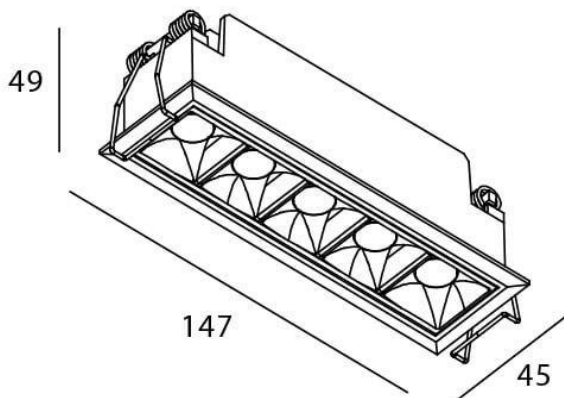

Star

Lavov downlight from the family STAR with a power of 10W and an optics 15 degrees . CCT 4000K. With a total lumen output of 700lm and a luminous efficiency of 70lm/W.ON/OFF driver. Made in die cast aluminum and finished in Black color. UGR19.

Item code	86.D029.3411.02
Product type	Indoor
Category	Downlights
Family	STAR
Subfamily	Star
Pictograms	

Scheme

Product	
Real power (W)	10
Real luminous flux (Lm)	700
Luminous efficiency (Lm/W)	70
Beam angle (°)	15
Life time (h)	50000 h L80B10
IP	20
Electrical class insulation	Clas II
Colour	Black
U. G. R	UGR<19
Control gear included	Yes
Control gear	ON/OFF
Flicker Free	Yes
Light source	LED
Type of LED	COB
Colour temperature (K)	4000
Colour consistency (SDCM)	SDCM<3
CRI	90