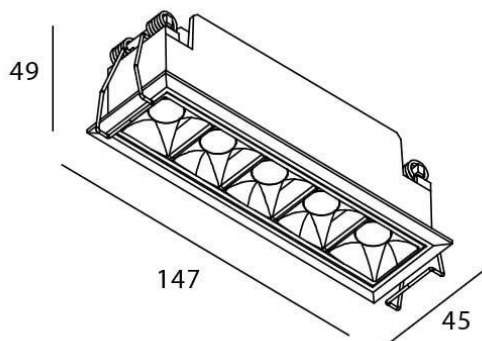

Star

Lavov downlight from the family STAR with a power of 10W and an optics 15 degrees . CCT 4000K. With a total lumen output of 700lm and a luminous efficiency of 70lm/W.DALI driver. Made in die cast aluminum and finished in White color. UGR19.

Item code	86.D029.3413.01
Product type	Indoor
Category	Downlights
Family	STAR
Subfamily	Star

Pictograms

Scheme

Product	
Real power (W)	10
Real luminous flux (Lm)	700
Luminous efficiency (Lm/W)	70
Beam angle (&ordm;)	15
Life time (h)	50000 h L80B10
IP	20
Electrical class insulation	Clas II
Colour	White
U. G. R	UGR<19
Control gear included	Yes
Control gear	DALI
Flicker Free	Yes
Light source	LED
Type of LED	COB
Colour temperature (K)	4000
Colour consistency (SDCM)	SDCM<3
CRI	90