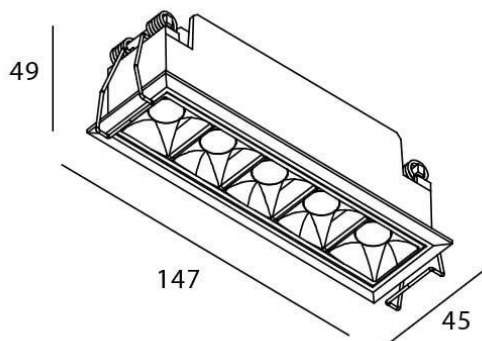

Star

Lavov downlight from the family STAR with a power of 10W and an optics 30 degrees . CCT 4000K. With a total lumen output of 700lm and a luminous efficiency of 70lm/W.ON/OFF driver. Made in die cast aluminum and finished in White color. UGR19.

| | |
|---------------------|------------------------|
| Item code | 86.D029.3421.01 |
| Product type | Indoor |
| Category | Downlights |
| Family | STAR |
| Subfamily | Star |

Pictograms

Scheme

| | |
|------------------------------------|-----------------------|
| Product | |
| Real power (W) | 10 |
| Real luminous flux (Lm) | 700 |
| Luminous efficiency (Lm/W) | 70 |
| Beam angle (&ordm;) | 30 |
| Life time (h) | 50000 h L80B10 |
| IP | 20 |
| Electrical class insulation | Clas II |
| Colour | White |
| U. G. R | UGR<19 |
| Control gear included | Yes |
| Control gear | ON/OFF |
| Flicker Free | Yes |
| Light source | LED |
| Type of LED | COB |
| Colour temperature (K) | 4000 |
| Colour consistency (SDCM) | SDCM<3 |
| CRI | 90 |