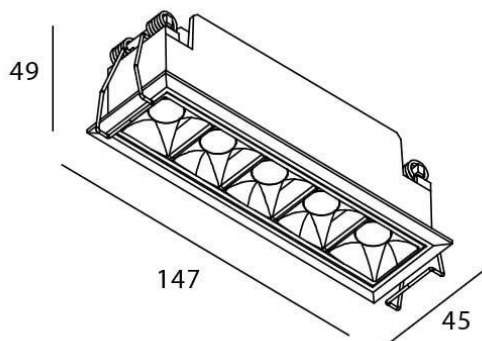

Star

Lavov downlight from the family STAR with a power of 10W and an optics 30 degrees . CCT 4000K. With a total lumen output of 700lm and a luminous efficiency of 70lm/W.ON/OFF driver. Made in die cast aluminum and finished in White color. UGR19.

Item code	86.D029.3421.01
Product type	Indoor
Category	Downlights
Family	STAR
Subfamily	Star

Pictograms

Scheme

Product	
Real power (W)	10
Real luminous flux (Lm)	700
Luminous efficiency (Lm/W)	70
Beam angle (°)	30
Life time (h)	50000 h L80B10
IP	20
Electrical class insulation	Clas II
Colour	White
U. G. R	UGR19
Control gear included	Yes
Control gear	ON/OFF
Flicker Free	Yes
Light source	LED
Type of LED	COB
Colour temperature (K)	4000
Colour consistency (SDCM)	SDCM3
CRI	90