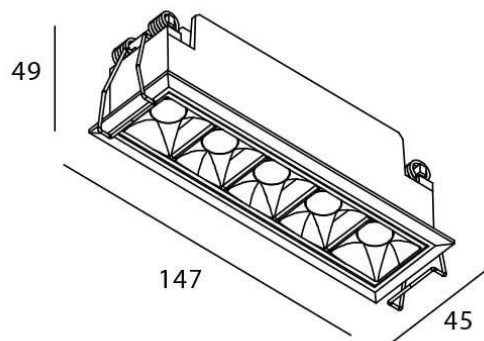

Pictograms

Scheme

Product	
Real power (W)	10
Real luminous flux (Lm)	700
Luminous efficiency (Lm/W)	70
Beam angle (°)	30
Life time (h)	50000 h L80B10
IP	20
Electrical class insulation	Clas II
Colour	Black
U. G. R	UGR19
Control gear included	Yes
Control gear	ON/OFF
Flicker Free	Yes
Light source	LED
Type of LED	COB
Colour temperature (K)	4000
Colour consistency (SDCM)	SDCM3
CRI	90