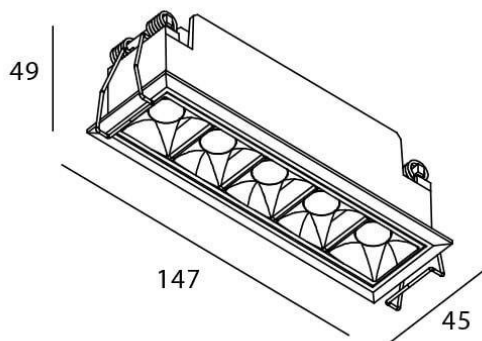

Star

Lavov downlight from the family STAR with a power of 10W and an optics 30 degrees . CCT 4000K. With a total lumen output of 700lm and a luminous efficiency of 70lm/W.ON/OFF driver. Made in die cast aluminum and finished in Black color. UGR19.

Item code	86.D029.3421.02
Product type	Indoor
Category	Downlights
Family	STAR
Subfamily	Star
Pictograms	

Scheme

Product	
Real power (W)	10
Real luminous flux (Lm)	700
Luminous efficiency (Lm/W)	70
Beam angle (°)	30
Life time (h)	50000 h L80B10
IP	20
Electrical class insulation	Clas II
Colour	Black
U. G. R	UGR<19
Control gear included	Yes
Control gear	ON/OFF
Flicker Free	Yes
Light source	LED
Type of LED	COB
Colour temperature (K)	4000
Colour consistency (SDCM)	SDCM<3
CRI	90