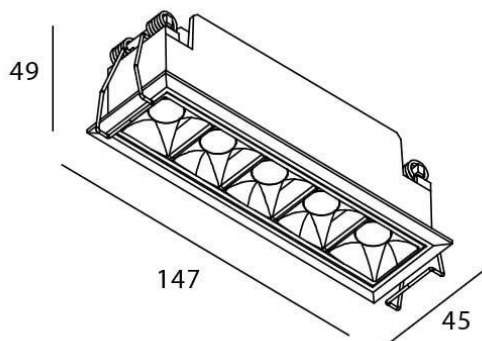

Pictograms

Scheme

Product	
Real power (W)	10
Real luminous flux (Lm)	700
Luminous efficiency (Lm/W)	70
Beam angle (°)	30
Life time (h)	50000 h L80B10
IP	20
Electrical class insulation	Clas II
Colour	White
U. G. R	UGR19
Control gear included	Yes
Control gear	DALI
Flicker Free	Yes
Light source	LED
Type of LED	COB
Colour temperature (K)	4000
Colour consistency (SDCM)	SDCM3
CRI	90