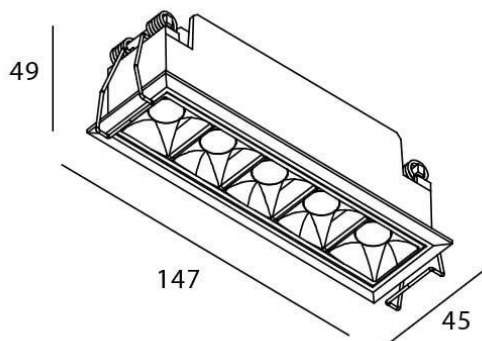

Star

Lavov downlight from the family STAR with a power of 10W and an optics 30 degrees . CCT 4000K. With a total lumen output of 700lm and a luminous efficiency of 70lm/W.DALI driver. Made in die cast aluminum and finished in Black color. UGR19.

Item code	86.D029.3423.02
Product type	Indoor
Category	Downlights
Family	STAR
Subfamily	Star

Pictograms

Scheme

Product	
Real power (W)	10
Real luminous flux (Lm)	700
Luminous efficiency (Lm/W)	70
Beam angle (&ordm;)	30
Life time (h)	50000 h L80B10
IP	20
Electrical class insulation	Clas II
Colour	Black
U. G. R	UGR<19
Control gear included	Yes
Control gear	DALI
Flicker Free	Yes
Light source	LED
Type of LED	COB
Colour temperature (K)	4000
Colour consistency (SDCM)	SDCM<3
CRI	90