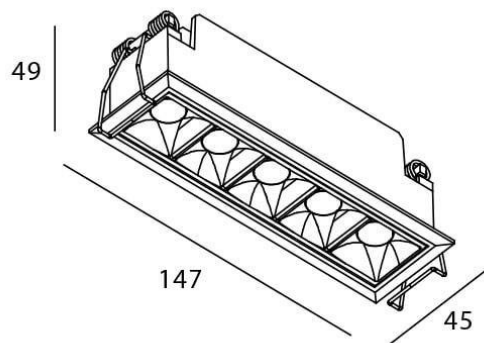

Star

Lavov downlight from the family STAR with a power of 10W and an optics 45 degrees . CCT 4000K. With a total lumen output of 700lm and a luminous efficiency of 70lm/W.ON/OFF driver. Made in die cast aluminum and finished in White color. UGR19.

Item code	86.D029.3431.01
Product type	Indoor
Category	Downlights
Family	STAR
Subfamily	Star

Pictograms

Scheme

Product	
Real power (W)	10
Real luminous flux (Lm)	700
Luminous efficiency (Lm/W)	70
Beam angle (&ordm;)	45
Life time (h)	50000 h L80B10
IP	20
Electrical class insulation	Clas II
Colour	White
U. G. R	UGR<19
Control gear included	Yes
Control gear	ON/OFF
Flicker Free	Yes
Light source	LED
Type of LED	COB
Colour temperature (K)	4000
Colour consistency (SDCM)	SDCM<3
CRI	90