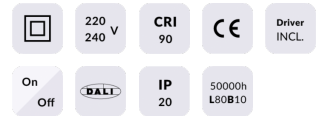

Star

Lavov downlight from the family STAR with a power of 10W and an optics 45 degrees . CCT 4000K. With a total lumen output of 700lm and a luminous efficiency of 70lm/W.ON/OFF driver. Made in die cast aluminum and finished in White color. UGR

Item code 86.D029.3431.01

Product type Indoor

Category Downlights

Family STAR

Subfamily Star

Pictograms

Product

Real power (W) 10

Real luminous flux (Lm) 700

Luminous efficiency (Lm/W) 70

Beam angle (°) 45

Life time (h) 50000 h L80B10

IP 20

Electrical class insulation Clas II

Colour White

U. G. R UGR<19