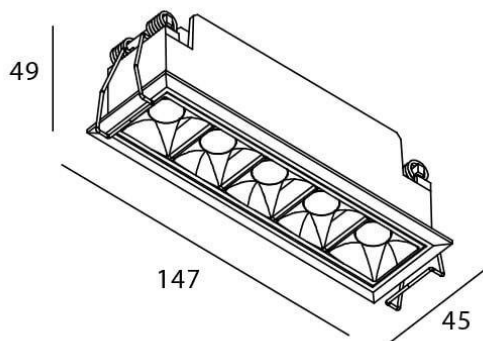

Star

Lavov downlight from the family STAR with a power of 10W and an optics 45 degrees . CCT 4000K. With a total lumen output of 700lm and a luminous efficiency of 70lm/W.ON/OFF driver. Made in die cast aluminum and finished in Black color. UGR19.

Item code	86.D029.3431.02
Product type	Indoor
Category	Downlights
Family	STAR
Subfamily	Star

Pictograms

Scheme

Product	
Real power (W)	10
Real luminous flux (Lm)	700
Luminous efficiency (Lm/W)	70
Beam angle (&ordm;)	45
Life time (h)	50000 h L80B10
IP	20
Electrical class insulation	Clas II
Colour	Black
U. G. R	UGR<19
Control gear included	Yes
Control gear	ON/OFF
Flicker Free	Yes
Light source	LED
Type of LED	COB
Colour temperature (K)	4000
Colour consistency (SDCM)	SDCM<3
CRI	90