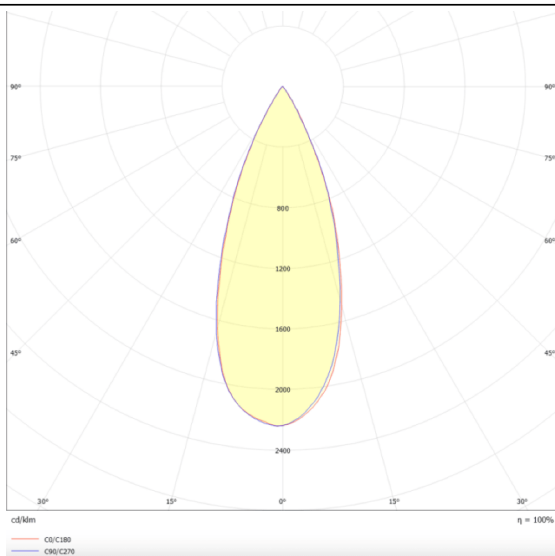

Star

Lavov downlight from the family STAR with a power of 10W and an optics 45 degrees . CCT 4000K. With a total lumen output of 700lm and a luminous efficiency of 70lm/W.DALI driver. Made in die cast aluminum and finished in White color. UGR19.

Scheme

Photometry

Item code	86.D029.3433.01
Product type	Indoor
Category	Downlights
Family	STAR
Subfamily	Star
Pictograms	

Product

Real power (W)	10
Real luminous flux (Lm)	700
Luminous efficiency (Lm/W)	70
Beam angle (°)	45
Life time (h)	50000 h L80B10
IP	20
Electrical class insulation	Clas II
Colour	White
U. G. R	UGR19
Control gear included	Yes
Control gear	DALI
Flicker Free	Yes
Light source	LED
Type of LED	COB
Colour temperature (K)	4000
Colour consistency (SDCM)	SDCM3
CRI	90