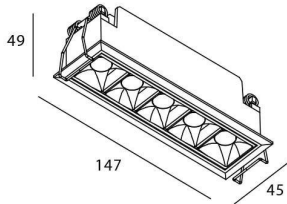

Star

Lavov downlight from the family STAR with a power of 10W and an optics 45 degrees . CCT 4000K. With a total lumen output of 700lm and a luminous efficiency of 70lm/W.DALI driver. Made in die cast aluminum and finished in White color. UGR

Item code 86.D029.3433.01

Product type Indoor

Category Downlights

Family STAR

Subfamily Star

Pictograms

Product

Real power (W) 10

Real luminous flux (Lm) 700

Luminous efficiency (Lm/W) 70

Beam angle (°) 45

Life time (h) 50000 h L80B10

IP 20

Electrical class insulation Clas II

Colour White

U. G. R UGR<19

Control gear included Yes

Control gear DALI

Flicker Free Yes

Light source LED

Type of LED COB

Colour temperature (K) 4000

Colour consistency (SDCM) SDCM<3

CRI 90

Scheme

Photometry