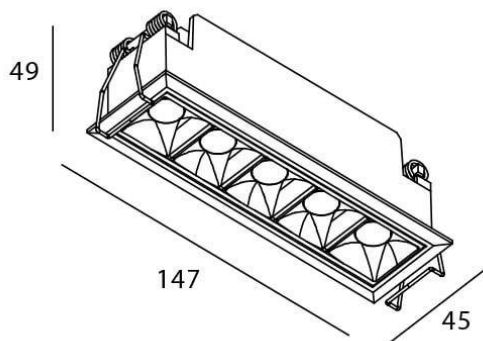

Star

Lavov downlight from the family STAR with a power of 10W and an optics 45 degrees . CCT 4000K. With a total lumen output of 700lm and a luminous efficiency of 70lm/W.DALI driver. Made in die cast aluminum and finished in White color. UGR19.

Scheme

Photometry

Item code	86.D029.3433.01
Product type	Indoor
Category	Downlights
Family	STAR
Subfamily	Star
Pictograms	

Product

Real power (W)	10
Real luminous flux (Lm)	700
Luminous efficiency (Lm/W)	70
Beam angle (°)	45
Life time (h)	50000 h L80B10
IP	20
Electrical class insulation	Clas II
Colour	White
U. G. R	UGR19
Control gear included	Yes
Control gear	DALI
Flicker Free	Yes
Light source	LED
Type of LED	COB
Colour temperature (K)	4000
Colour consistency (SDCM)	SDCM3
CRI	90