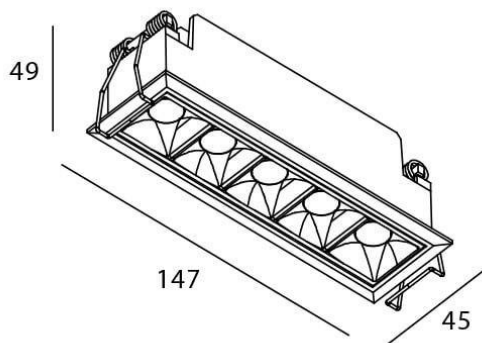

### Star

Lavov downlight from the family STAR with a power of 10W and an optics 45 degrees . CCT 4000K. With a total lumen output of 700lm and a luminous efficiency of 70lm/W.DALI driver. Made in die cast aluminum and finished in Black color. UGR19.

### Photometry

Item code	86.D029.3433.02
Product type	Indoor
Category	Downlights
Family	STAR
Subfamily	Star
Pictograms	

Product	
Real power (W)	10
Real luminous flux (Lm)	700
Luminous efficiency (Lm/W)	70
Beam angle (°)	45
Life time (h)	50000 h L80B10
IP	20
Electrical class insulation	Clas II
Colour	Black
U. G. R	UGR<19
Control gear included	Yes
Control gear	DALI
Flicker Free	Yes
Light source	LED
Type of LED	COB
Colour temperature (K)	4000
Colour consistency (SDCM)	SDCM<3
CRI	90