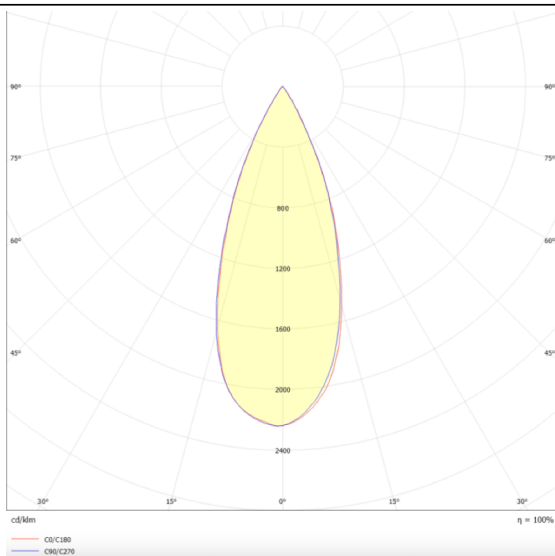

### Star

Lavov downlight from the family STAR with a power of 10W and an optics 45 degrees . CCT 4000K. With a total lumen output of 700lm and a luminous efficiency of 70lm/W.DALI driver. Made in die cast aluminum and finished in Black color. UGR19.

### Scheme

### Photometry

Item code	86.D029.3433.02
Product type	Indoor
Category	Downlights
Family	STAR
Subfamily	Star
Pictograms	

Product	
Real power (W)	10
Real luminous flux (Lm)	700
Luminous efficiency (Lm/W)	70
Beam angle (°)	45
Life time (h)	50000 h L80B10
IP	20
Electrical class insulation	Clas II
Colour	Black
U. G. R	UGR<19
Control gear included	Yes
Control gear	DALI
Flicker Free	Yes
Light source	LED
Type of LED	COB
Colour temperature (K)	4000
Colour consistency (SDCM)	SDCM<3
CRI	90