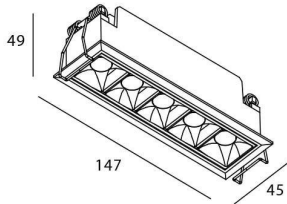

Star

Lavov downlight from the family STAR with a power of 10W and an optics Wall Washer . CCT 4000K. With a total lumen output of 700lm and a luminous efficiency of 70lm/W.ON/OFF driver. Made in die cast aluminum and finished in White color. .

Item code	86.D029.3441.01
Product type	Indoor
Category	Downlights
Family	STAR
Subfamily	Star
Pictograms	

Scheme

Product	
Real power (W)	10
Real luminous flux (Lm)	700
Luminous efficiency (Lm/W)	70
Beam angle (°)	Wall Washer
Life time (h)	50000 h L80B10
IP	20
Electrical class insulation	Clas II
Colour	White
Control gear included	Yes
Control gear	ON/OFF
Flicker Free	Yes
Light source	LED
Type of LED	COB
Colour temperature (K)	4000
Colour consistency (SDCM)	SDCM<3
CRI	90