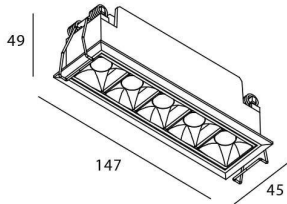

Star

Lavov downlight from the family STAR with a power of 10W and an optics Wall Washer . CCT 4000K. With a total lumen output of 700lm and a luminous efficiency of 70lm/W.ON/OFF driver. Made in die cast aluminum and finished in White color. .

Item code	86.D029.3441.01
Product type	Indoor
Category	Downlights
Family	STAR
Subfamily	Star

Pictograms

Scheme

Product	
Real power (W)	10
Real luminous flux (Lm)	700
Luminous efficiency (Lm/W)	70
Beam angle (°)	Wall Washer
Life time (h)	50000 h L80B10
IP	20
Electrical class insulation	Clas II
Colour	White
Control gear included	Yes
Control gear	ON/OFF
Flicker Free	Yes
Light source	LED
Type of LED	COB
Colour temperature (K)	4000
Colour consistency (SDCM)	SDCM<3
CRI	90