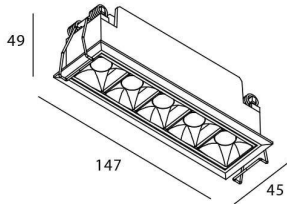

Scheme

Product

Real power (W) 10

Real luminous flux (Lm) 700

Luminous efficiency (Lm/W) 70

Beam angle (°) Wall Washer

Life time (h) 50000 h L80B10

IP 20

Electrical class insulation Clas II

Colour White

Control gear included Yes

Control gear ON/OFF

Flicker Free Yes

Light source LED

Type of LED COB

Colour temperature (K) 4000

Colour consistency (SDCM) SDCM<3

CRI 90