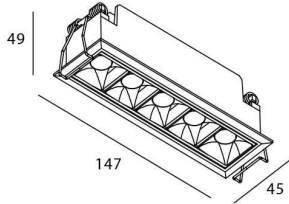

Star

Lavov downlight from the family STAR with a power of 10W and an optics Wall Washer . CCT 4000K. With a total lumen output of 700lm and a luminous efficiency of 70lm/W.ON/OFF driver. Made in die cast aluminum and finished in White color. .

Item code	86.D029.3441.01
Product type	Indoor
Category	Downlights
Family	STAR
Subfamily	Star

Pictograms

Scheme

Product	
Real power (W)	10
Real luminous flux (Lm)	700
Luminous efficiency (Lm/W)	70
Beam angle (°)	Wall Washer
Life time (h)	50000 h L80B10
IP	20
Electrical class insulation	Clas II
Colour	White
Control gear included	Yes
Control gear	ON/OFF
Flicker Free	Yes
Light source	LED
Type of LED	COB
Colour temperature (K)	4000
Colour consistency (SDCM)	SDCM<3
CRI	90