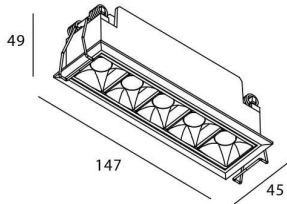

Scheme

Product

Real power (W) 10

Real luminous flux (Lm) 700

Luminous efficiency (Lm/W) 70

Beam angle (°) Wall Washer

Life time (h) 50000 h L80B10

IP 20

Electrical class insulation Clas II

Colour Black

Control gear included Yes

Control gear ON/OFF

Flicker Free Yes

Light source LED

Type of LED COB

Colour temperature (K) 4000

Colour consistency (SDCM) SDCM<3

CRI 90