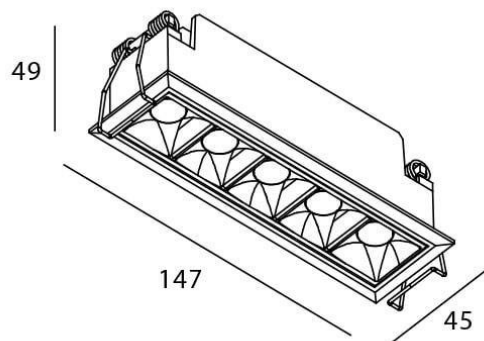

Star

Lavov downlight from the family STAR with a power of 10W and an optics Wall Washer . CCT 4000K. With a total lumen output of 700lm and a luminous efficiency of 70lm/W.ON/OFF driver. Made in die cast aluminum and finished in Black color. .

Item code	86.D029.3441.02
Product type	Indoor
Category	Downlights
Family	STAR
Subfamily	Star
Pictograms	

Scheme

Product	
Real power (W)	10
Real luminous flux (Lm)	700
Luminous efficiency (Lm/W)	70
Beam angle (&ordm;)	Wall Washer
Life time (h)	50000 h L80B10
IP	20
Electrical class insulation	Clas II
Colour	Black
Control gear included	Yes
Control gear	ON/OFF
Flicker Free	Yes
Light source	LED
Type of LED	COB
Colour temperature (K)	4000
Colour consistency (SDCM)	SDCM<3
CRI	90