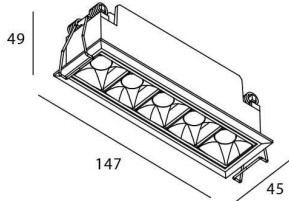

Star

Lavov downlight from the family STAR with a power of 10W and an optics Wall Washer . CCT 4000K. With a total lumen output of 700lm and a luminous efficiency of 70lm/W.ON/OFF driver. Made in die cast aluminum and finished in Black color. .

Item code	86.D029.3441.02
Product type	Indoor
Category	Downlights
Family	STAR
Subfamily	Star
Pictograms	

Scheme

Product	
Real power (W)	10
Real luminous flux (Lm)	700
Luminous efficiency (Lm/W)	70
Beam angle (°)	Wall Washer
Life time (h)	50000 h L80B10
IP	20
Electrical class insulation	Clas II
Colour	Black
Control gear included	Yes
Control gear	ON/OFF
Flicker Free	Yes
Light source	LED
Type of LED	COB
Colour temperature (K)	4000
Colour consistency (SDCM)	SDCM<3
CRI	90