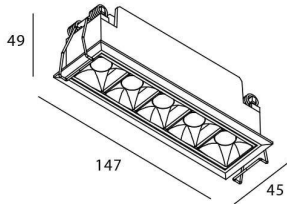

Star

Lavov downlight from the family STAR with a power of 10W and an optics Wall Washer . CCT 4000K. With a total lumen output of 700lm and a luminous efficiency of 70lm/W.ON/OFF driver. Made in die cast aluminum and finished in Black color. .

Item code	86.D029.3441.02
Product type	Indoor
Category	Downlights
Family	STAR
Subfamily	Star

Pictograms

Scheme

Product	
Real power (W)	10
Real luminous flux (Lm)	700
Luminous efficiency (Lm/W)	70
Beam angle (°)	Wall Washer
Life time (h)	50000 h L80B10
IP	20
Electrical class insulation	Clas II
Colour	Black
Control gear included	Yes
Control gear	ON/OFF
Flicker Free	Yes
Light source	LED
Type of LED	COB
Colour temperature (K)	4000
Colour consistency (SDCM)	SDCM<3
CRI	90