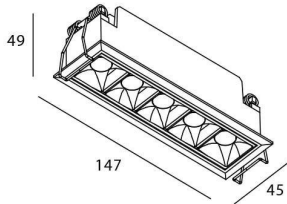

### Star

Lavov downlight from the family STAR with a power of 10W and an optics Wall Washer . CCT 4000K. With a total lumen output of 700lm and a luminous efficiency of 70lm/W.ON/OFF driver. Made in die cast aluminum and finished in Black color. .

### Scheme

<b>Product</b>	
<b>Real power (W)</b>	<b>10</b>
<b>Real luminous flux (Lm)</b>	<b>700</b>
<b>Luminous efficiency (Lm/W)</b>	<b>70</b>
<b>Beam angle (°)</b>	<b>Wall Washer</b>
<b>Life time (h)</b>	<b>50000 h L80B10</b>
<b>IP</b>	<b>20</b>
<b>Electrical class insulation</b>	<b>Clas II</b>
<b>Colour</b>	<b>Black</b>
<b>Control gear included</b>	<b>Yes</b>
<b>Control gear</b>	<b>ON/OFF</b>
<b>Flicker Free</b>	<b>Yes</b>
<b>Light source</b>	<b>LED</b>
<b>Type of LED</b>	<b>COB</b>
<b>Colour temperature (K)</b>	<b>4000</b>
<b>Colour consistency (SDCM)</b>	<b>SDCM&lt;3</b>
<b>CRI</b>	<b>90</b>