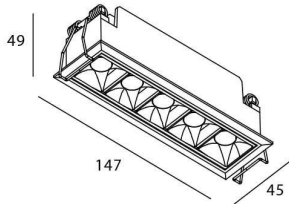

### Product

**Real power (W)** 10

**Real luminous flux (Lm)** 700

**Luminous efficiency (Lm/W)** 70

**Beam angle (°)** Wall Washer

**Life time (h)** 50000 h L80B10

**IP** 20

**Electrical class insulation** Clas II