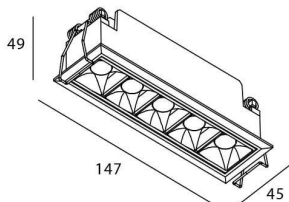

Star

Lavov downlight from the family STAR with a power of 10W and an optics Wall Washer . CCT 4000K. With a total lumen output of 700lm and a luminous efficiency of 70lm/W.DALI driver. Made in die cast aluminum and finished in White color. .

Item code	86.D029.3443.01
Product type	Indoor
Category	Downlights
Family	STAR
Subfamily	Star

Pictograms

Scheme

Product	
Real power (W)	10
Real luminous flux (Lm)	700
Luminous efficiency (Lm/W)	70
Beam angle (°)	Wall Washer
Life time (h)	50000 h L80B10
IP	20
Electrical class insulation	Clas II
Colour	White
Control gear included	Yes
Control gear	DALI
Flicker Free	Yes
Light source	LED
Type of LED	COB
Colour temperature (K)	4000
Colour consistency (SDCM)	SDCM<3
CRI	90