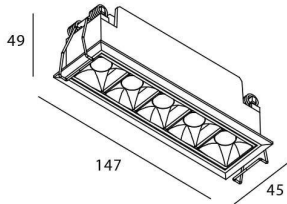

Star

Lavov downlight from the family STAR with a power of 10W and an optics Wall Washer . CCT 4000K. With a total lumen output of 700lm and a luminous efficiency of 70lm/W.DALI driver. Made in die cast aluminum and finished in White color. .

Item code	86.D029.3443.01
Product type	Indoor
Category	Downlights
Family	STAR
Subfamily	Star

Pictograms

Scheme

Product	
Real power (W)	10
Real luminous flux (Lm)	700
Luminous efficiency (Lm/W)	70
Beam angle (°)	Wall Washer
Life time (h)	50000 h L80B10
IP	20
Electrical class insulation	Clas II
Colour	White
Control gear included	Yes
Control gear	DALI
Flicker Free	Yes
Light source	LED
Type of LED	COB
Colour temperature (K)	4000
Colour consistency (SDCM)	SDCM<3
CRI	90