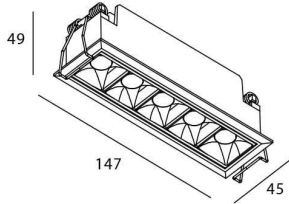

### Star

Lavov downlight from the family STAR with a power of 10W and an optics Wall Washer . CCT 4000K. With a total lumen output of 700lm and a luminous efficiency of 70lm/W.DALI driver. Made in die cast aluminum and finished in Black color. .

### Scheme

<b>Product</b>	
<b>Real power (W)</b>	<b>10</b>
<b>Real luminous flux (Lm)</b>	<b>700</b>
<b>Luminous efficiency (Lm/W)</b>	<b>70</b>
<b>Beam angle (°)</b>	<b>Wall Washer</b>
<b>Life time (h)</b>	<b>50000 h L80B10</b>
<b>IP</b>	<b>20</b>
<b>Electrical class insulation</b>	<b>Clas II</b>
<b>Colour</b>	<b>Black</b>
<b>Control gear included</b>	<b>Yes</b>
<b>Control gear</b>	<b>DALI</b>
<b>Flicker Free</b>	<b>Yes</b>
<b>Light source</b>	<b>LED</b>
<b>Type of LED</b>	<b>COB</b>
<b>Colour temperature (K)</b>	<b>4000</b>
<b>Colour consistency (SDCM)</b>	<b>SDCM&lt;3</b>
<b>CRI</b>	<b>90</b>