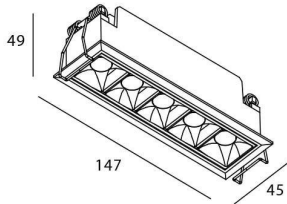

Star

Lavov downlight from the family STAR with a power of 10W and an optics Wall Washer . CCT 4000K. With a total lumen output of 700lm and a luminous efficiency of 70lm/W.DALI driver. Made in die cast aluminum and finished in Black color. .

Item code	86.D029.3443.02
Product type	Indoor
Category	Downlights
Family	STAR
Subfamily	Star
Pictograms	

Scheme

Product	
Real power (W)	10
Real luminous flux (Lm)	700
Luminous efficiency (Lm/W)	70
Beam angle (°)	Wall Washer
Life time (h)	50000 h L80B10
IP	20
Electrical class insulation	Clas II
Colour	Black
Control gear included	Yes
Control gear	DALI
Flicker Free	Yes
Light source	LED
Type of LED	COB
Colour temperature (K)	4000
Colour consistency (SDCM)	SDCM<3
CRI	90