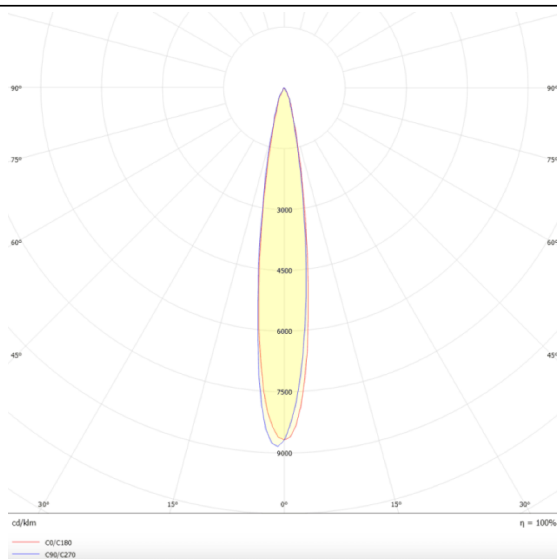

Star

Lavov downlight from the family STAR with a power of 20W and an optics 15 degrees . CCT 3000K. With a total lumen output of 1400lm and a luminous efficiency of 70lm/W.DALI driver. Made in die cast aluminum and finished in White color. UGR19.

Scheme

Photometry

Item code	86.D029.4313.01
Product type	Indoor
Category	Downlights
Family	STAR
Subfamily	Star
Pictograms	

Product	
Real power (W)	20
Real luminous flux (Lm)	1400
Luminous efficiency (Lm/W)	70
Beam angle (°)	15
Life time (h)	50000 h L80B10
IP	20
Electrical class insulation	Clas II
Colour	White
U. G. R	UGR19
Control gear included	Yes
Control gear	DALI
Flicker Free	Yes
Light source	LED
Type of LED	COB
Colour temperature (K)	3000
Colour consistency (SDCM)	SDCM3
CRI	90