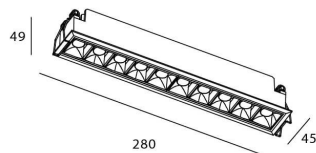

Star

Lavov downlight from the family STAR with a power of 20W and an optics 15 degrees . CCT 3000K. With a total lumen output of 1400lm and a luminous efficiency of 70lm/W.DALI driver. Made in die cast aluminum and finished in White color. UGR

Item code 86.D029.4313.01

Product type Indoor

Category Downlights

Family STAR

Subfamily Star

Pictograms

Product

Real power (W) 20

Real luminous flux (Lm) 1400

Luminous efficiency (Lm/W) 70

Beam angle (°) 15

Life time (h) 50000 h L80B10

IP 20

Electrical class insulation Clas II

Colour White

U. G. R UGR<19

Control gear included Yes

Control gear DALI

Flicker Free Yes

Light source LED

Type of LED COB

Colour temperature (K) 3000

Colour consistency (SDCM) SDCM<3

CRI 90

Scheme

Photometry