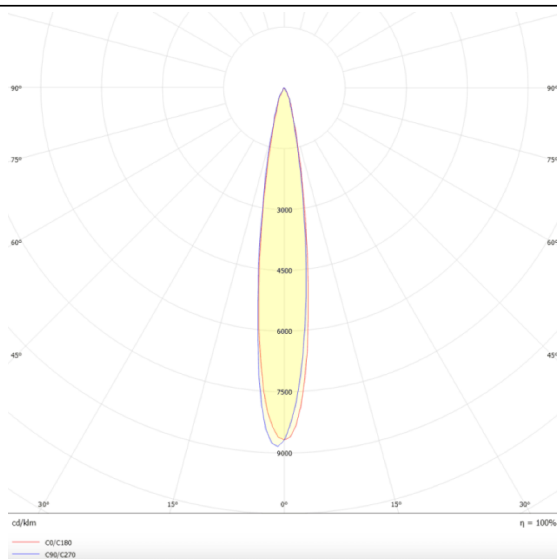

### Star

Lavov downlight from the family STAR with a power of 20W and an optics 15 degrees . CCT 3000K. With a total lumen output of 1400lm and a luminous efficiency of 70lm/W.DALI driver. Made in die cast aluminum and finished in Black color. UGR19.

### Scheme

### Photometry

Item code	86.D029.4313.02
Product type	Indoor
Category	Downlights
Family	STAR
Subfamily	Star
Pictograms	

Product	
Real power (W)	20
Real luminous flux (Lm)	1400
Luminous efficiency (Lm/W)	70
Beam angle (&ordm;)	15
Life time (h)	50000 h L80B10
IP	20
Electrical class insulation	Clas II
Colour	Black
U. G. R	UGR<19
Control gear included	Yes
Control gear	DALI
Flicker Free	Yes
Light source	LED
Type of LED	COB
Colour temperature (K)	3000
Colour consistency (SDCM)	SDCM<3
CRI	90