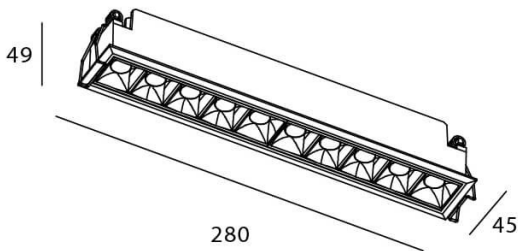

Star

Lavov downlight from the family STAR with a power of 20W and an optics 15 degrees . CCT 3000K. With a total lumen output of 1400lm and a luminous efficiency of 70lm/W.DALI driver. Made in die cast aluminum and finished in Black color. UGR19.

Scheme

Photometry

Item code	86.D029.4313.02
Product type	Indoor
Category	Downlights
Family	STAR
Subfamily	Star
Pictograms	

Product	
Real power (W)	20
Real luminous flux (Lm)	1400
Luminous efficiency (Lm/W)	70
Beam angle (°)	15
Life time (h)	50000 h L80B10
IP	20
Electrical class insulation	Clas II
Colour	Black
U. G. R	UGR19
Control gear included	Yes
Control gear	DALI
Flicker Free	Yes
Light source	LED
Type of LED	COB
Colour temperature (K)	3000
Colour consistency (SDCM)	SDCM3
CRI	90