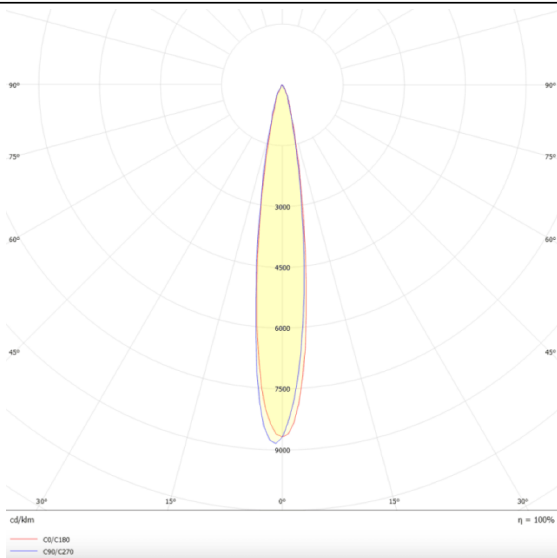

Star

Lavov downlight from the family STAR with a power of 20W and an optics 15 degrees . CCT 3000K. With a total lumen output of 1400lm and a luminous efficiency of 70lm/W.DALI driver. Made in die cast aluminum and finished in Black color. UGR19.

Scheme

Photometry

Item code	86.D029.4313.02
Product type	Indoor
Category	Downlights
Family	STAR
Subfamily	Star
Pictograms	

Product	
Real power (W)	20
Real luminous flux (Lm)	1400
Luminous efficiency (Lm/W)	70
Beam angle (°)	15
Life time (h)	50000 h L80B10
IP	20
Electrical class insulation	Clas II
Colour	Black
U. G. R	UGR19
Control gear included	Yes
Control gear	DALI
Flicker Free	Yes
Light source	LED
Type of LED	COB
Colour temperature (K)	3000
Colour consistency (SDCM)	SDCM3
CRI	90