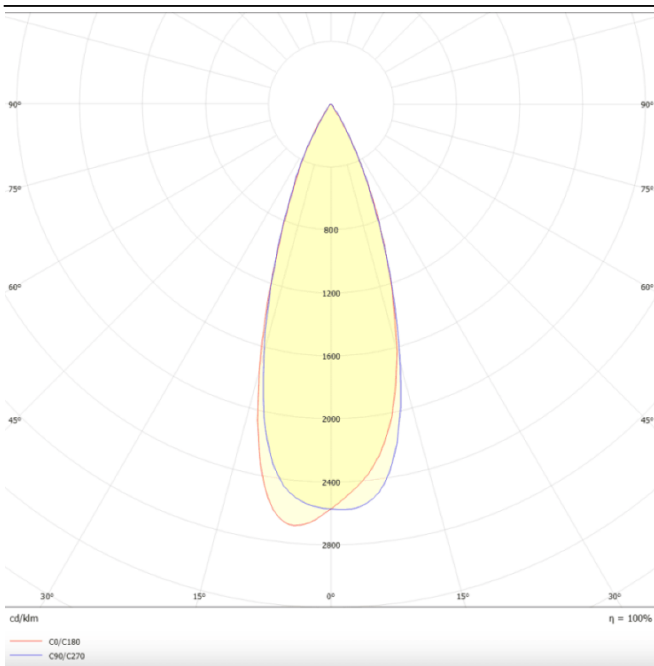

Scheme

Photometry

Star

Lavov downlight from the family STAR with a power of 20W and an optics 30 degrees . CCT 3000K. With a total lumen output of 1400lm and a luminous efficiency of 70lm/W.DALI driver. Made in die cast aluminum and finished in White color. UGR19.

Item code	86.D029.4323.01
Product type	Indoor
Category	Downlights
Family	STAR
Subfamily	Star
Pictograms	

Product	
Real power (W)	20
Real luminous flux (Lm)	1400
Luminous efficiency (Lm/W)	70
Beam angle (°)	30
Life time (h)	50000 h L80B10
IP	20
Electrical class insulation	Clas II
Colour	White
U. G. R	UGR<19
Control gear included	Yes
Control gear	DALI
Flicker Free	Yes
Light source	LED
Type of LED	COB
Colour temperature (K)	3000
Colour consistency (SDCM)	SDCM<3
CRI	90