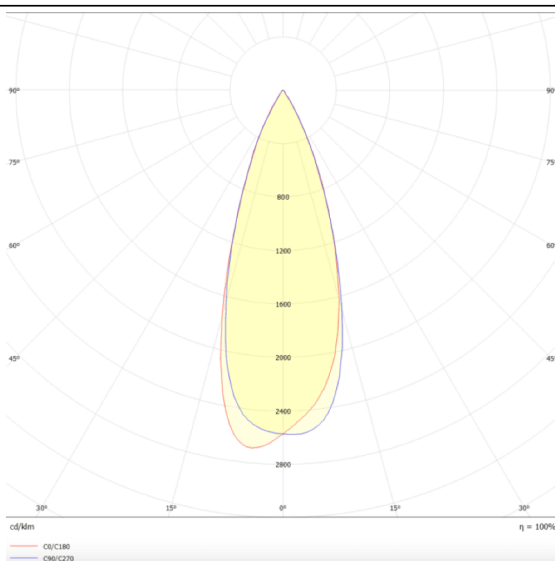

Photometry

Item code	86.D029.4323.01
Product type	Indoor
Category	Downlights
Family	STAR
Subfamily	Star
Pictograms	

Product

Real power (W)	20
Real luminous flux (Lm)	1400
Luminous efficiency (Lm/W)	70
Beam angle (&ordm;)	30
Life time (h)	50000 h L80B10
IP	20
Electrical class insulation	Clas II
Colour	White
U. G. R	UGR<19
Control gear included	Yes
Control gear	DALI
Flicker Free	Yes
Light source	LED
Type of LED	COB
Colour temperature (K)	3000
Colour consistency (SDCM)	SDCM<3
CRI	90