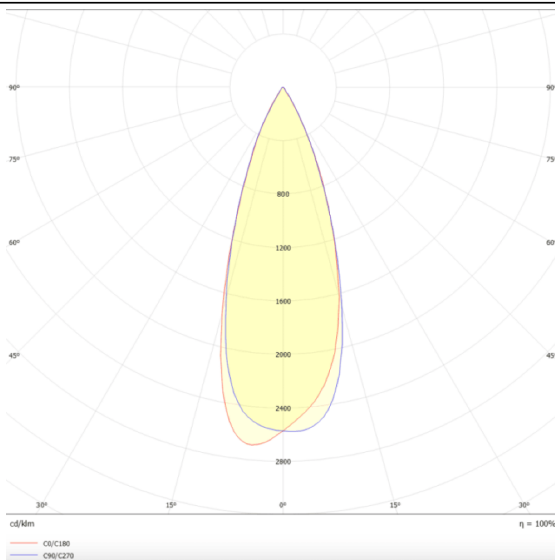

Star

Lavov downlight from the family STAR with a power of 20W and an optics 30 degrees . CCT 3000K. With a total lumen output of 1400lm and a luminous efficiency of 70lm/W.DALI driver. Made in die cast aluminum and finished in White color. UGR19.

Scheme

Photometry

Item code	86.D029.4323.01
Product type	Indoor
Category	Downlights
Family	STAR
Subfamily	Star
Pictograms	

Product

Real power (W)	20
Real luminous flux (Lm)	1400
Luminous efficiency (Lm/W)	70
Beam angle (°)	30
Life time (h)	50000 h L80B10
IP	20
Electrical class insulation	Clas II
Colour	White
U. G. R	UGR19
Control gear included	Yes
Control gear	DALI
Flicker Free	Yes
Light source	LED
Type of LED	COB
Colour temperature (K)	3000
Colour consistency (SDCM)	SDCM3
CRI	90