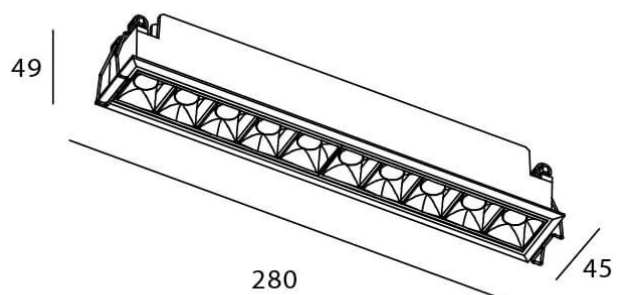

Scheme

Photometry

Star

Lavov downlight from the family STAR with a power of 20W and an optics 30 degrees . CCT 3000K. With a total lumen output of 1400lm and a luminous efficiency of 70lm/W.DALI driver. Made in die cast aluminum and finished in White color. UGR19.

Item code	86.D029.4323.01
Product type	Indoor
Category	Downlights
Family	STAR
Subfamily	Star
Pictograms	

Product	
Real power (W)	20
Real luminous flux (Lm)	1400
Luminous efficiency (Lm/W)	70
Beam angle (°)	30
Life time (h)	50000 h L80B10
IP	20
Electrical class insulation	Clas II
Colour	White
U. G. R	UGR<19
Control gear included	Yes
Control gear	DALI
Flicker Free	Yes
Light source	LED
Type of LED	COB
Colour temperature (K)	3000
Colour consistency (SDCM)	SDCM<3
CRI	90