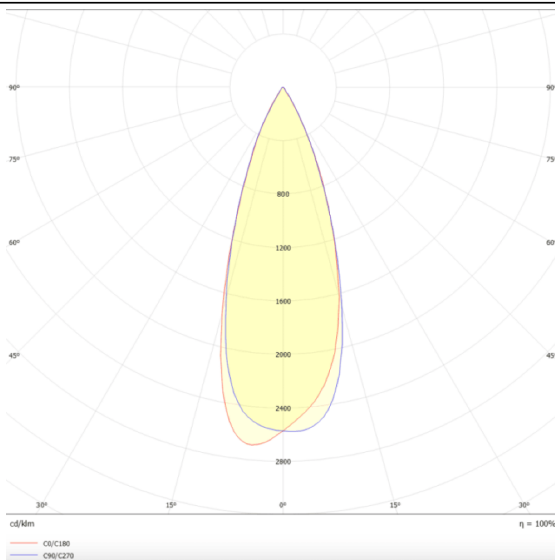

Photometry

Item code	86.D029.4323.02
Product type	Indoor
Category	Downlights
Family	STAR
Subfamily	Star
Pictograms	

Product

Real power (W)	20
Real luminous flux (Lm)	1400
Luminous efficiency (Lm/W)	70
Beam angle (&ordm;)	30
Life time (h)	50000 h L80B10
IP	20
Electrical class insulation	Clas II
Colour	Black
U. G. R	UGR<19
Control gear included	Yes
Control gear	DALI
Flicker Free	Yes
Light source	LED
Type of LED	COB
Colour temperature (K)	3000
Colour consistency (SDCM)	SDCM<3
CRI	90