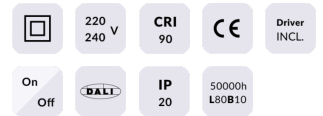

Star

Lavov downlight from the family STAR with a power of 20W and an optics 45 degrees . CCT 3000K. With a total lumen output of 1400lm and a luminous efficiency of 70lm/W.ON/OFF driver.

Made in die cast aluminum and finished in White color. UGR

Item code	86.D029.4331.01
Product type	Indoor
Category	Downlights
Family	STAR
Subfamily	Star

Pictograms

Product

Real power (W)	20
Real luminous flux (Lm)	1400
Luminous efficiency (Lm/W)	70
Beam angle (°)	45
Life time (h)	50000 h L80B10
IP	20
Electrical class insulation	Clas II
Colour	White
U. G. R	UGR<19
Control gear included	Yes
Control gear	ON/OFF
Flicker Free	Yes
Light source	LED
Type of LED	COB
Colour temperature (K)	3000
Colour consistency (SDCM)	SDCM<3
CRI	90