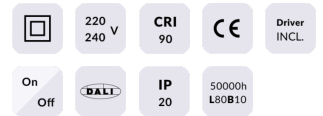

Star

Lavov downlight from the family STAR with a power of 20W and an optics 45 degrees . CCT 3000K. With a total lumen output of 1400lm and a luminous efficiency of 70lm/W.ON/OFF driver.

Made in die cast aluminum and finished in Black color. UGR

Item code	86.D029.4331.02
Product type	Indoor
Category	Downlights
Family	STAR
Subfamily	Star

Pictograms

Product

Real power (W)	20
Real luminous flux (Lm)	1400
Luminous efficiency (Lm/W)	70
Beam angle (°)	45
Life time (h)	50000 h L80B10
IP	20
Electrical class insulation	Clas II
Colour	Black
U. G. R	UGR<19
Control gear included	Yes
Control gear	ON/OFF
Flicker Free	Yes
Light source	LED
Type of LED	COB
Colour temperature (K)	3000
Colour consistency (SDCM)	SDCM<3
CRI	90