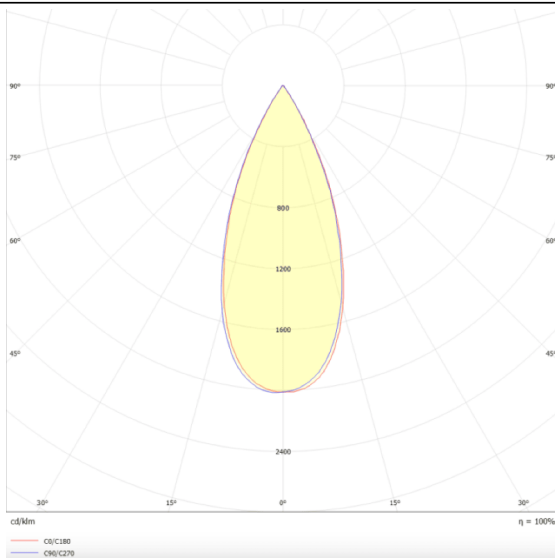

Star

Lavov downlight from the family STAR with a power of 20W and an optics 45 degrees . CCT 3000K. With a total lumen output of 1400lm and a luminous efficiency of 70lm/W.DALI driver. Made in die cast aluminum and finished in White color. UGR19.

Scheme

Photometry

Item code	86.D029.4333.01
Product type	Indoor
Category	Downlights
Family	STAR
Subfamily	Star
Pictograms	

Product	
Real power (W)	20
Real luminous flux (Lm)	1400
Luminous efficiency (Lm/W)	70
Beam angle (º)	45
Life time (h)	50000 h L80B10
IP	20
Electrical class insulation	Clas II
Colour	White
U. G. R	UGR<19
Control gear included	Yes
Control gear	DALI
Flicker Free	Yes
Light source	LED
Type of LED	COB
Colour temperature (K)	3000
Colour consistency (SDCM)	SDCM<3
CRI	90