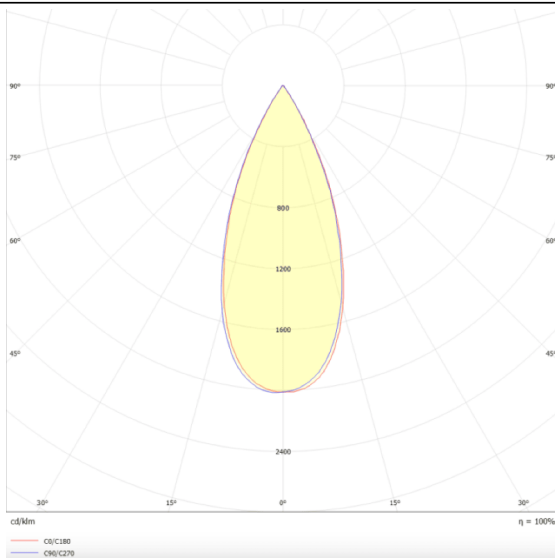

Star

Lavov downlight from the family STAR with a power of 20W and an optics 45 degrees . CCT 3000K. With a total lumen output of 1400lm and a luminous efficiency of 70lm/W.DALI driver. Made in die cast aluminum and finished in Black color. UGR19.

Scheme

Photometry

Item code	86.D029.4333.02
Product type	Indoor
Category	Downlights
Family	STAR
Subfamily	Star
Pictograms	

Product	
Real power (W)	20
Real luminous flux (Lm)	1400
Luminous efficiency (Lm/W)	70
Beam angle (&ordm;)	45
Life time (h)	50000 h L80B10
IP	20
Electrical class insulation	Clas II
Colour	Black
U. G. R	UGR<19
Control gear included	Yes
Control gear	DALI
Flicker Free	Yes
Light source	LED
Type of LED	COB
Colour temperature (K)	3000
Colour consistency (SDCM)	SDCM<3
CRI	90