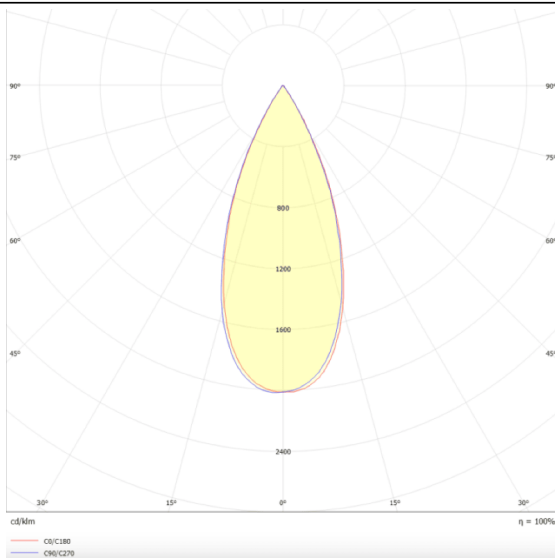

Star

Lavov downlight from the family STAR with a power of 20W and an optics 45 degrees . CCT 3000K. With a total lumen output of 1400lm and a luminous efficiency of 70lm/W.DALI driver. Made in die cast aluminum and finished in Black color. UGR19.

Scheme

Photometry

Item code	86.D029.4333.02
Product type	Indoor
Category	Downlights
Family	STAR
Subfamily	Star
Pictograms	

Product

Real power (W)	20
Real luminous flux (Lm)	1400
Luminous efficiency (Lm/W)	70
Beam angle (°)	45
Life time (h)	50000 h L80B10
IP	20
Electrical class insulation	Clas II
Colour	Black
U. G. R	UGR19
Control gear included	Yes
Control gear	DALI
Flicker Free	Yes
Light source	LED
Type of LED	COB
Colour temperature (K)	3000
Colour consistency (SDCM)	SDCM3
CRI	90