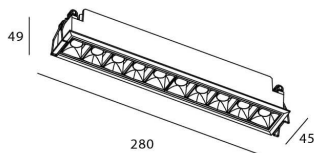

Star

Lavov downlight from the family STAR with a power of 20W and an optics 45 degrees . CCT 3000K. With a total lumen output of 1400lm and a luminous efficiency of 70lm/W.DALI driver. Made in die cast aluminum and finished in Black color. UGR

Item code 86.D029.4333.02

Product type Indoor

Category Downlights

Family STAR

Subfamily Star

Pictograms

Product

Real power (W) 20

Real luminous flux (Lm) 1400

Luminous efficiency (Lm/W) 70

Beam angle (°) 45

Life time (h) 50000 h L80B10

IP 20

Electrical class insulation Clas II

Colour Black

U. G. R UGR<19

Control gear included Yes

Control gear DALI

Flicker Free Yes

Light source LED

Type of LED COB

Colour temperature (K) 3000

Colour consistency (SDCM) SDCM<3

CRI 90

Scheme

Photometry