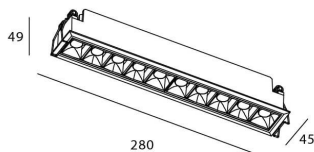

Star

Lavov downlight from the family STAR with a power of 20W and an optics 45 degrees . CCT 3000K. With a total lumen output of 1400lm and a luminous efficiency of 70lm/W.DALI driver. Made in die cast aluminum and finished in Black color. UGR

Item code 86.D029.4333.02

Product type Indoor

Category Downlights

Family STAR

Subfamily Star

Pictograms

Product

Real power (W) 20

Real luminous flux (Lm) 1400

Luminous efficiency (Lm/W) 70

Beam angle (°) 45

Life time (h) 50000 h L80B10

IP 20

Electrical class insulation Clas II

Colour Black

U. G. R UGR<19

Control gear included Yes

Control gear DALI

Flicker Free Yes

Light source LED

Type of LED COB

Colour temperature (K) 3000

Colour consistency (SDCM) SDCM<3

CRI 90

Scheme

Photometry