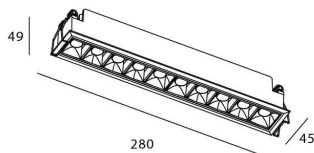

Star

Lavov downlight from the family STAR with a power of 20W and an optics Wall Washer . CCT 3000K. With a total lumen output of 1400lm and a luminous efficiency of 70lm/W.ON/OFF driver. Made in die cast aluminum and finished in White color. .

| | |
|------------------------------------|-----------------------|
| Product | |
| Real power (W) | 20 |
| Real luminous flux (Lm) | 1400 |
| Luminous efficiency (Lm/W) | 70 |
| Beam angle (°) | Wall Washer |
| Life time (h) | 50000 h L80B10 |
| IP | 20 |
| Electrical class insulation | Clas II |
| Colour | White |
| Control gear included | Yes |
| Control gear | ON/OFF |
| Flicker Free | Yes |
| Light source | LED |
| Type of LED | COB |
| Colour temperature (K) | 3000 |
| Colour consistency (SDCM) | SDCM<3 |
| CRI | 90 |