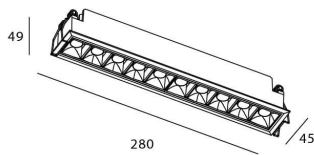

### Star

Lavov downlight from the family STAR with a power of 20W and an optics Wall Washer . CCT 3000K. With a total lumen output of 1400lm and a luminous efficiency of 70lm/W.ON/OFF driver. Made in die cast aluminum and finished in White color. .

### Scheme

<b>Product</b>	
<b>Real power (W)</b>	<b>20</b>
<b>Real luminous flux (Lm)</b>	<b>1400</b>
<b>Luminous efficiency (Lm/W)</b>	<b>70</b>
<b>Beam angle (°)</b>	<b>Wall Washer</b>
<b>Life time (h)</b>	<b>50000 h L80B10</b>
<b>IP</b>	<b>20</b>
<b>Electrical class insulation</b>	<b>Clas II</b>
<b>Colour</b>	<b>White</b>
<b>Control gear included</b>	<b>Yes</b>
<b>Control gear</b>	<b>ON/OFF</b>
<b>Flicker Free</b>	<b>Yes</b>
<b>Light source</b>	<b>LED</b>
<b>Type of LED</b>	<b>COB</b>
<b>Colour temperature (K)</b>	<b>3000</b>
<b>Colour consistency (SDCM)</b>	<b>SDCM&lt;3</b>
<b>CRI</b>	<b>90</b>