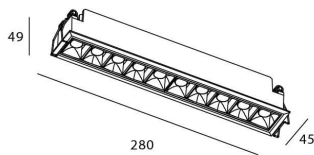

Star

Lavov downlight from the family STAR with a power of 20W and an optics Wall Washer . CCT 3000K. With a total lumen output of 1400lm and a luminous efficiency of 70lm/W.ON/OFF driver. Made in die cast aluminum and finished in White color. .

Item code	86.D029.4341.01
Product type	Indoor
Category	Downlights
Family	STAR
Subfamily	Star

Pictograms

Scheme

Product

Real power (W)	20
Real luminous flux (Lm)	1400
Luminous efficiency (Lm/W)	70
Beam angle (°)	Wall Washer
Life time (h)	50000 h L80B10
IP	20
Electrical class insulation	Clas II
Colour	White
Control gear included	Yes
Control gear	ON/OFF
Flicker Free	Yes
Light source	LED
Type of LED	COB
Colour temperature (K)	3000
Colour consistency (SDCM)	SDCM<3
CRI	90