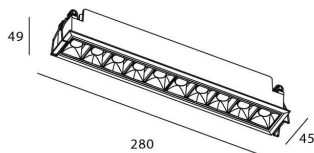

### Star

Lavov downlight from the family STAR with a power of 20W and an optics Wall Washer . CCT 3000K. With a total lumen output of 1400lm and a luminous efficiency of 70lm/W.ON/OFF driver. Made in die cast aluminum and finished in White color. .

### Scheme

<b>Product</b>	
<b>Real power (W)</b>	<b>20</b>
<b>Real luminous flux (Lm)</b>	<b>1400</b>
<b>Luminous efficiency (Lm/W)</b>	<b>70</b>
<b>Beam angle (°)</b>	<b>Wall Washer</b>
<b>Life time (h)</b>	<b>50000 h L80B10</b>
<b>IP</b>	<b>20</b>
<b>Electrical class insulation</b>	<b>Clas II</b>
<b>Colour</b>	<b>White</b>
<b>Control gear included</b>	<b>Yes</b>
<b>Control gear</b>	<b>ON/OFF</b>
<b>Flicker Free</b>	<b>Yes</b>
<b>Light source</b>	<b>LED</b>
<b>Type of LED</b>	<b>COB</b>
<b>Colour temperature (K)</b>	<b>3000</b>
<b>Colour consistency (SDCM)</b>	<b>SDCM&lt;3</b>
<b>CRI</b>	<b>90</b>