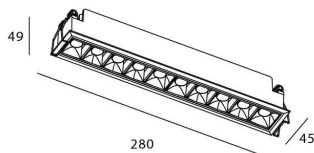

### Star

Lavov downlight from the family STAR with a power of 20W and an optics Wall Washer . CCT 3000K. With a total lumen output of 1400lm and a luminous efficiency of 70lm/W.ON/OFF driver. Made in die cast aluminum and finished in Black color. .

### Scheme

<b>Product</b>	
<b>Real power (W)</b>	<b>20</b>
<b>Real luminous flux (Lm)</b>	<b>1400</b>
<b>Luminous efficiency (Lm/W)</b>	<b>70</b>
<b>Beam angle (°)</b>	<b>Wall Washer</b>
<b>Life time (h)</b>	<b>50000 h L80B10</b>
<b>IP</b>	<b>20</b>
<b>Electrical class insulation</b>	<b>Clas II</b>
<b>Colour</b>	<b>Black</b>
<b>Control gear included</b>	<b>Yes</b>
<b>Control gear</b>	<b>ON/OFF</b>
<b>Flicker Free</b>	<b>Yes</b>
<b>Light source</b>	<b>LED</b>
<b>Type of LED</b>	<b>COB</b>
<b>Colour temperature (K)</b>	<b>3000</b>
<b>Colour consistency (SDCM)</b>	<b>SDCM&lt;3</b>
<b>CRI</b>	<b>90</b>