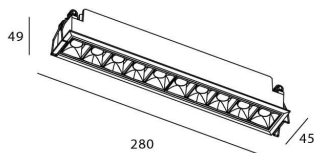

Scheme

Product

Real power (W) 20

Real luminous flux (Lm) 1400

Luminous efficiency (Lm/W) 70

Beam angle (°) Wall Washer

Life time (h) 50000 h L80B10

IP 20

Electrical class insulation Clas II

Colour Black

Control gear included Yes

Control gear ON/OFF

Flicker Free Yes

Light source LED

Type of LED COB

Colour temperature (K) 3000

Colour consistency (SDCM) SDCM<3

CRI 90