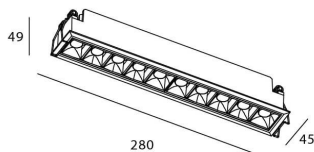

Star

Lavov downlight from the family STAR with a power of 20W and an optics Wall Washer . CCT 3000K. With a total lumen output of 1400lm and a luminous efficiency of 70lm/W.ON/OFF driver. Made in die cast aluminum and finished in Black color. .

Item code	86.D029.4341.02
Product type	Indoor
Category	Downlights
Family	STAR
Subfamily	Star

Pictograms

Scheme

Product

Real power (W)	20
Real luminous flux (Lm)	1400
Luminous efficiency (Lm/W)	70
Beam angle (°)	Wall Washer
Life time (h)	50000 h L80B10
IP	20
Electrical class insulation	Clas II
Colour	Black
Control gear included	Yes
Control gear	ON/OFF
Flicker Free	Yes
Light source	LED
Type of LED	COB
Colour temperature (K)	3000
Colour consistency (SDCM)	SDCM<3
CRI	90