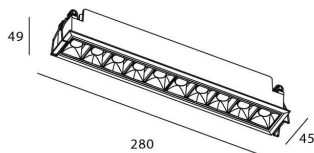

Star

Lavov downlight from the family STAR with a power of 20W and an optics Wall Washer . CCT 3000K. With a total lumen output of 1400lm and a luminous efficiency of 70lm/W.ON/OFF driver. Made in die cast aluminum and finished in Black color. .

| | |
|------------------------------------|-----------------------|
| Product | |
| Real power (W) | 20 |
| Real luminous flux (Lm) | 1400 |
| Luminous efficiency (Lm/W) | 70 |
| Beam angle (°) | Wall Washer |
| Life time (h) | 50000 h L80B10 |
| IP | 20 |
| Electrical class insulation | Clas II |
| Colour | Black |
| Control gear included | Yes |
| Control gear | ON/OFF |
| Flicker Free | Yes |
| Light source | LED |
| Type of LED | COB |
| Colour temperature (K) | 3000 |
| Colour consistency (SDCM) | SDCM<3 |
| CRI | 90 |